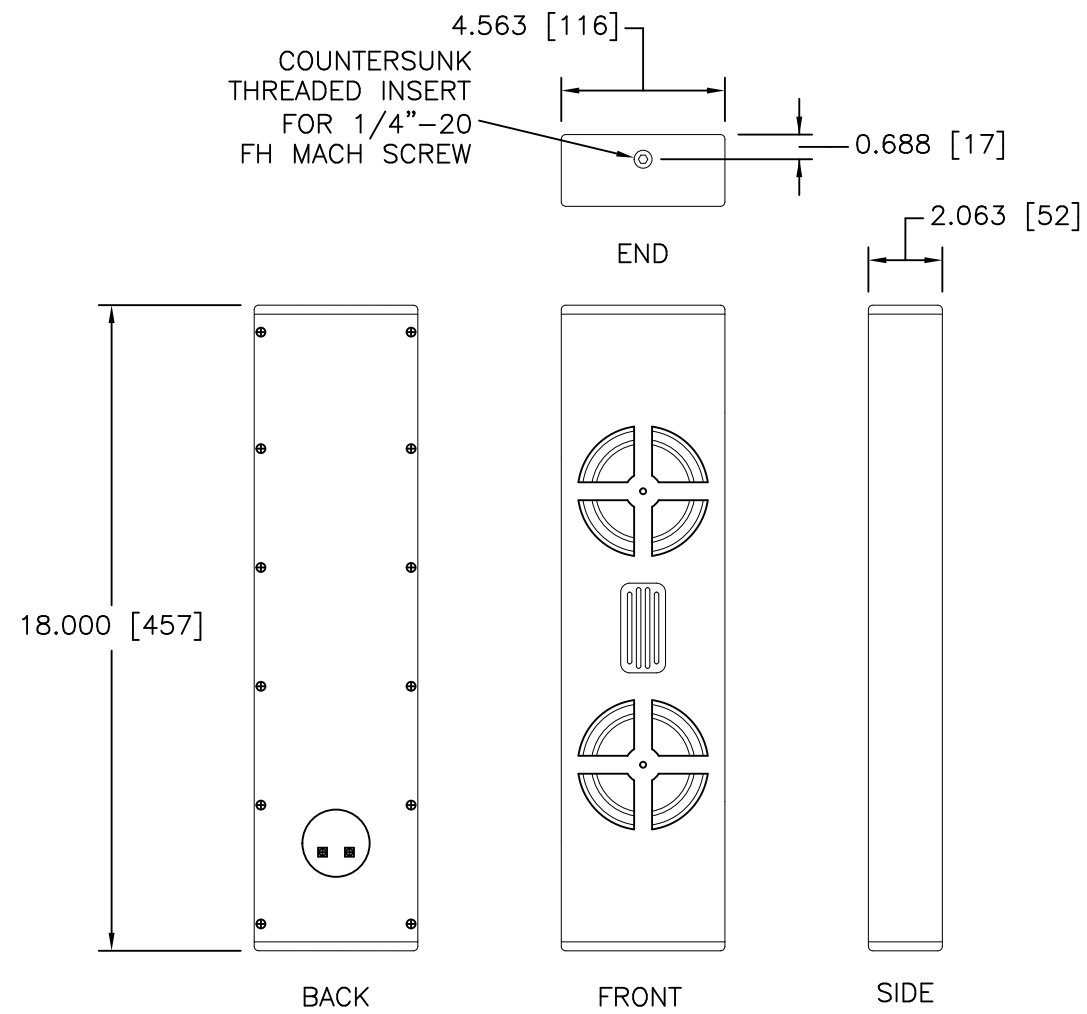

COUNTERSUNK  
THREADED INSERT  
FOR 1/4"-20  
FH MACH SCREW

4.563 [116]

0.688 [17]

2.063 [52]

END

18.000 [457]

BACK

FRONT

SIDE

 **innovox**  
 AMERICAN LOUDSPEAKER INNOVATION

296 Pascal Street N.  
 St. Paul, MN 55104  
 Tel: (651) 209-7660  
 Fax: (651) 209-7663

Title		MODEL SL-2.1 R	
Dwg	SL-2.1R_Rev2.dwg	Author	MRH
Date	1/20/09	Revision	Rev 02

296 Pascal Street N.  
 St. Paul, MN 55104  
 Tel: (651) 209-7660  
 Fax: (651) 209-7663

Title		MODEL SL-2.1 R	
DWG.	SL-2.1R_Rev1.dwg	Author	DS
Date	1/20/09	Revision	Rev 01