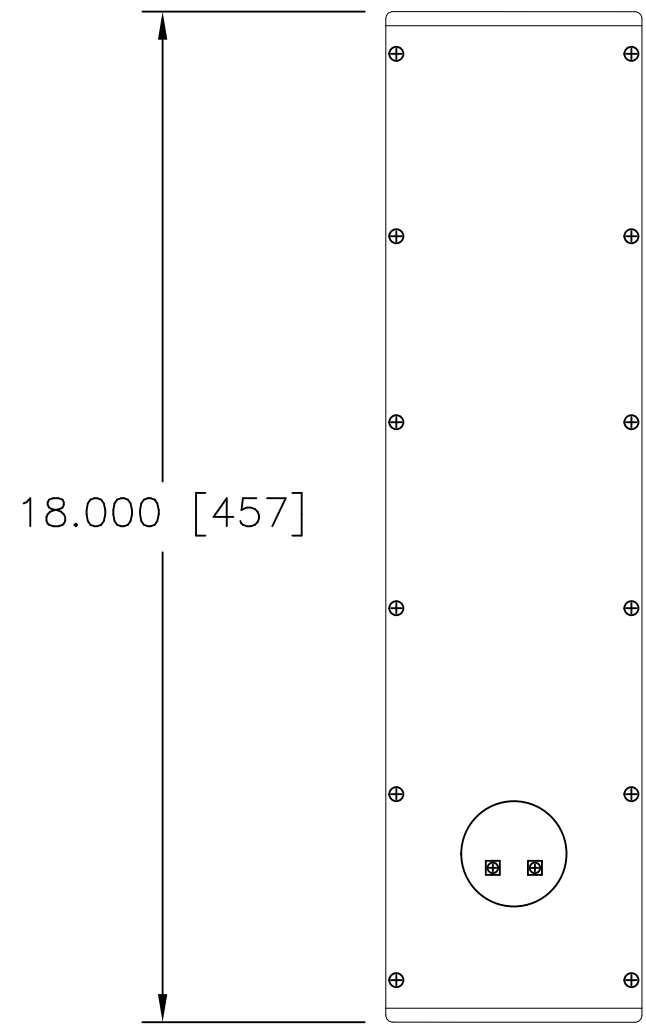

COUNTERSUNK  
THREADED INSERT  
FOR 1/4"-20  
FH MACH SCREW

4.563 [116]

0.688 [17]

2.063 [52]

END

18.000 [457]

BACK

FRONT

SIDE

 **innovox**  
 AMERICAN LOUDSPEAKER INNOVATION

296 Pascal Street N.  
 St. Paul, MN 55104  
 Tel: (651) 209-7660  
 Fax: (651) 209-7663

Title		MODEL SL-2.1 R	
Dwg	SL-2.1R_Rev2.dwg	Author	MRH
Date	1/20/09	Revision	Rev 02

296 Pascal Street N.  
 St. Paul, MN 55104  
 Tel: (651) 209-7660  
 Fax: (651) 209-7663

Title		MODEL SL-2.1 R	
DWG.	SL-2.1R_Rev1.dwg	Author	DS
Date	1/20/09	Revision	Rev 01