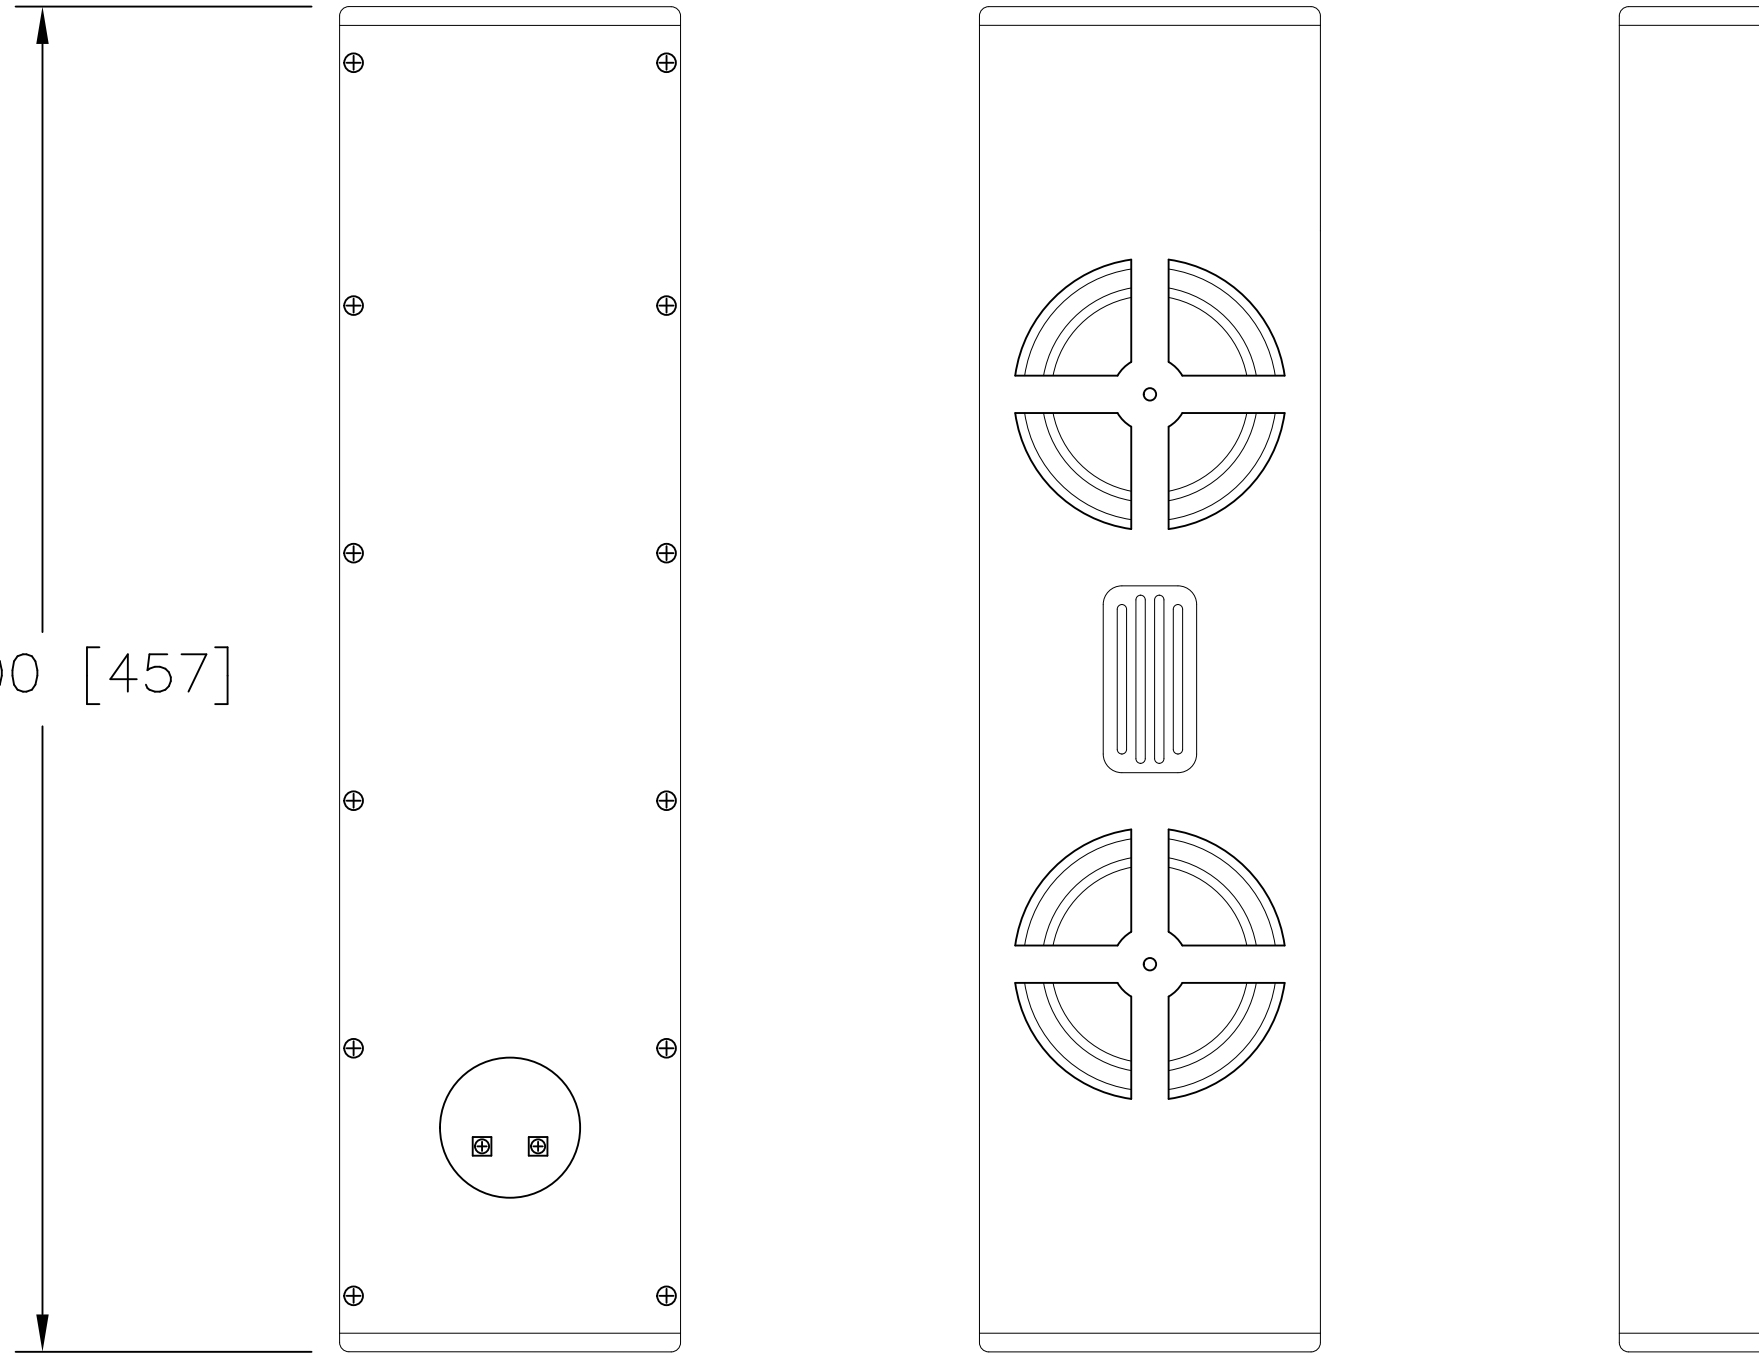

COUNTERSUNK  
THREADED INSERT  
FOR 1/4"-20  
FH MACH SCREW

4.563 [116]

0.688 [17]

2.063 [52]

END

18.000 [457]

BACK

FRONT

SIDE

 **innovox**  
 AMERICAN LOUDSPEAKER INNOVATION

296 Pascal Street N.  
 St. Paul, MN 55104  
 Tel: (651) 209-7660  
 Fax: (651) 209-7663

Title		MODEL SL-2.1 R	
Dwg	SL-2.1R_Rev2.dwg	Author	MRH
Date	1/20/09	Revision	Rev 02