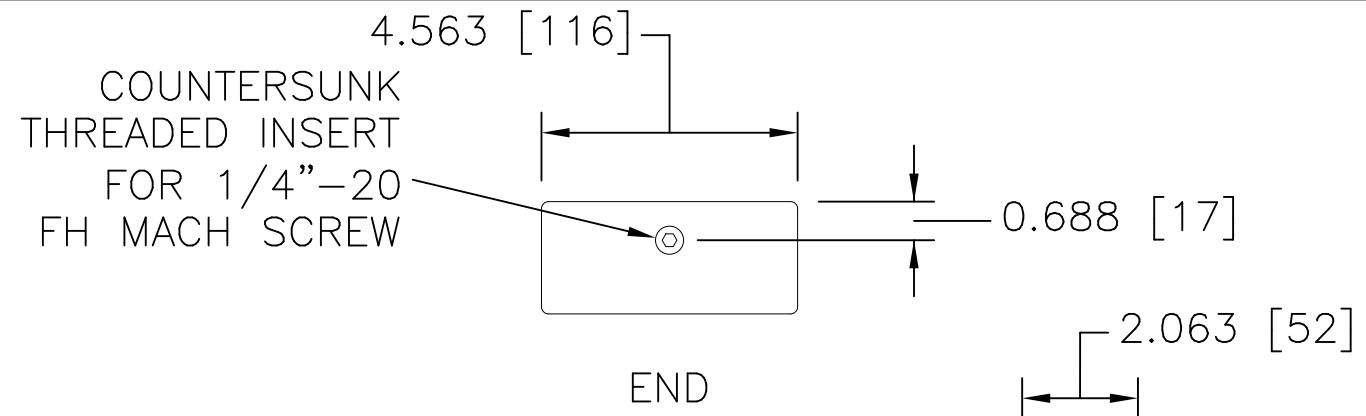

296 Pascal Street N.
St. Paul, MN 55104
Tel: (651) 209-7660
Fax: (651) 209-7663

Title		MODEL SL-2.1 R	
DWG.	SL-2.1R_Rev1.dwg	Author	DS
Date	1/20/09	Revision	Rev 01