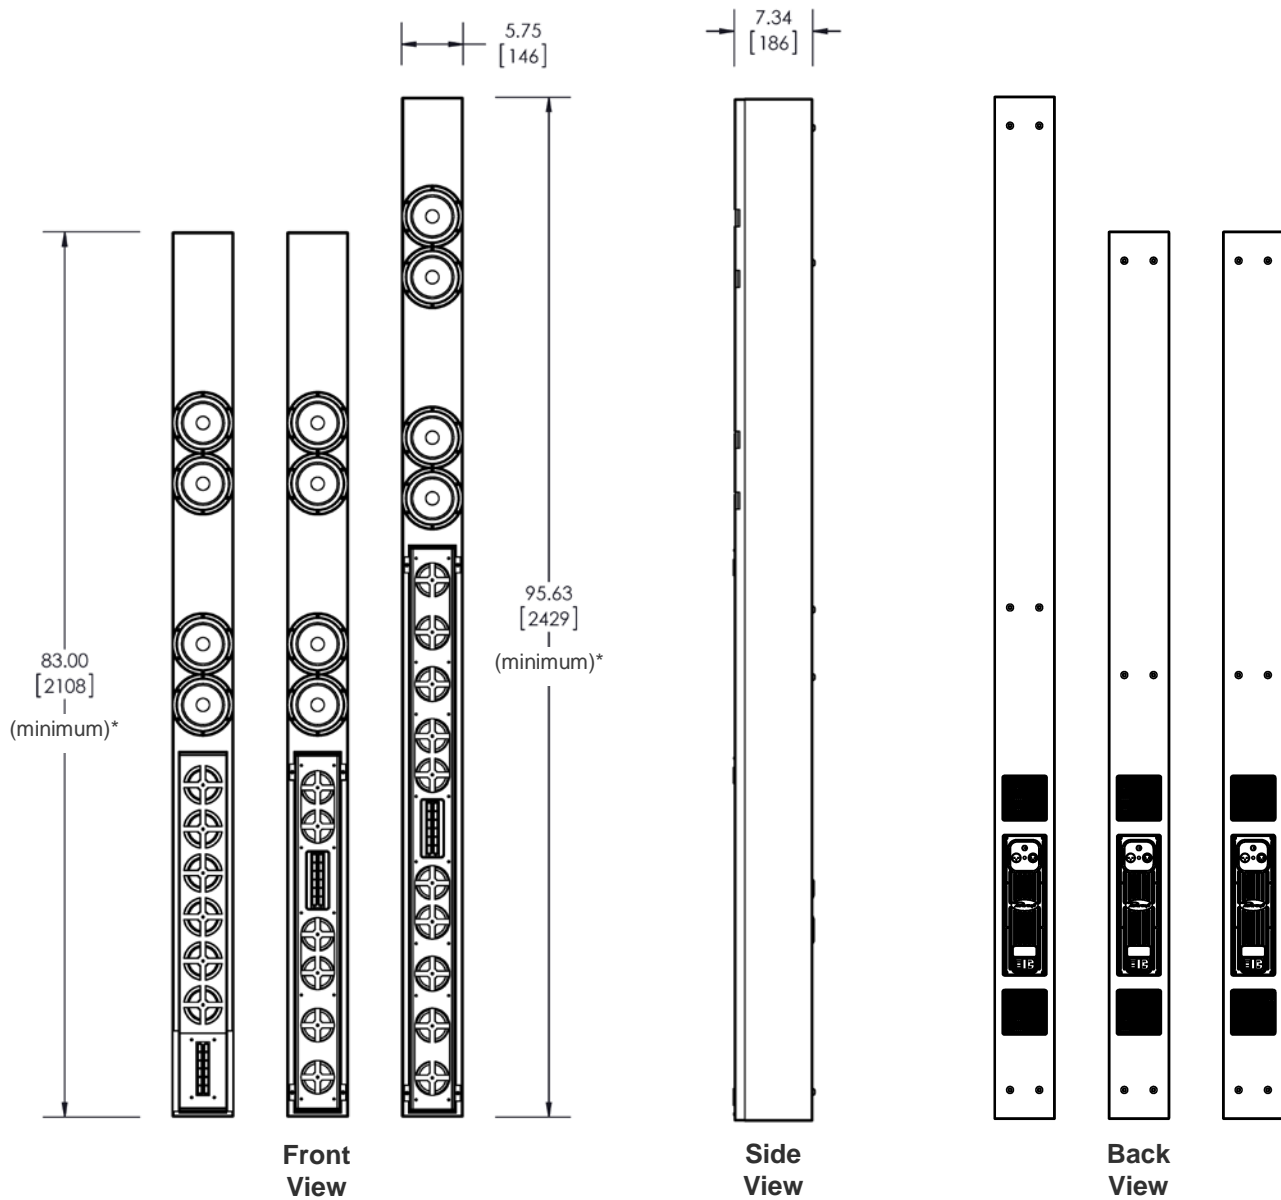

typical configurations

## NOMINAL DATA

Frequency Response	50–20,000 Hz ± 3 dB
Total Managed Power	1100 Watts
Nominal Coverage Angles	120° H x 25° V
Nominal Pattern Control to	175 Hz
Minimum Loudspeaker Height	76.13" or larger
Maximum Long-Term Output	116 dB
Peak Output	122 dB
Dimensions: height	(custom)
width	5.75" / 146 mm
depth	7.75" / 199 mm
Minimum Net Weight/pair	110.0 lbs / 50.0 kg
<small>(varies with length)</small>	
Minimum Shipping Weight/pair	160.0 lbs / 72.7 kg
<small>(varies with length)</small>	

## DESCRIPTIVE DATA

System Configuration	Frequency-shaded line array with Dipole LF
Components & Loading	(6 or 10) 3.5" MF drivers; (1) HF ribbon (4) 5.25" LF Drivers
Enclosure Type	low profile column and sealed dipole LF
Enclosure Material	Baltic Birch and Steel
Connectors	XLR with loop through
Suspension Options	#1 – Mounting points for attachment to display mounting system
<small>(specify #1 or #2 when ordering)</small>	#2 – Wall-mount
Grille	Perforated metal grille

296 North Pascal Street  
Saint Paul MN 55104

innovoxaudio.com  
MADE IN THE U.S.A.

**DIMENSIONAL DRAWINGS**

\**FlexArray* series drivers are configured based on the dimensions of the associated display and the coverage requirements specific to your project.