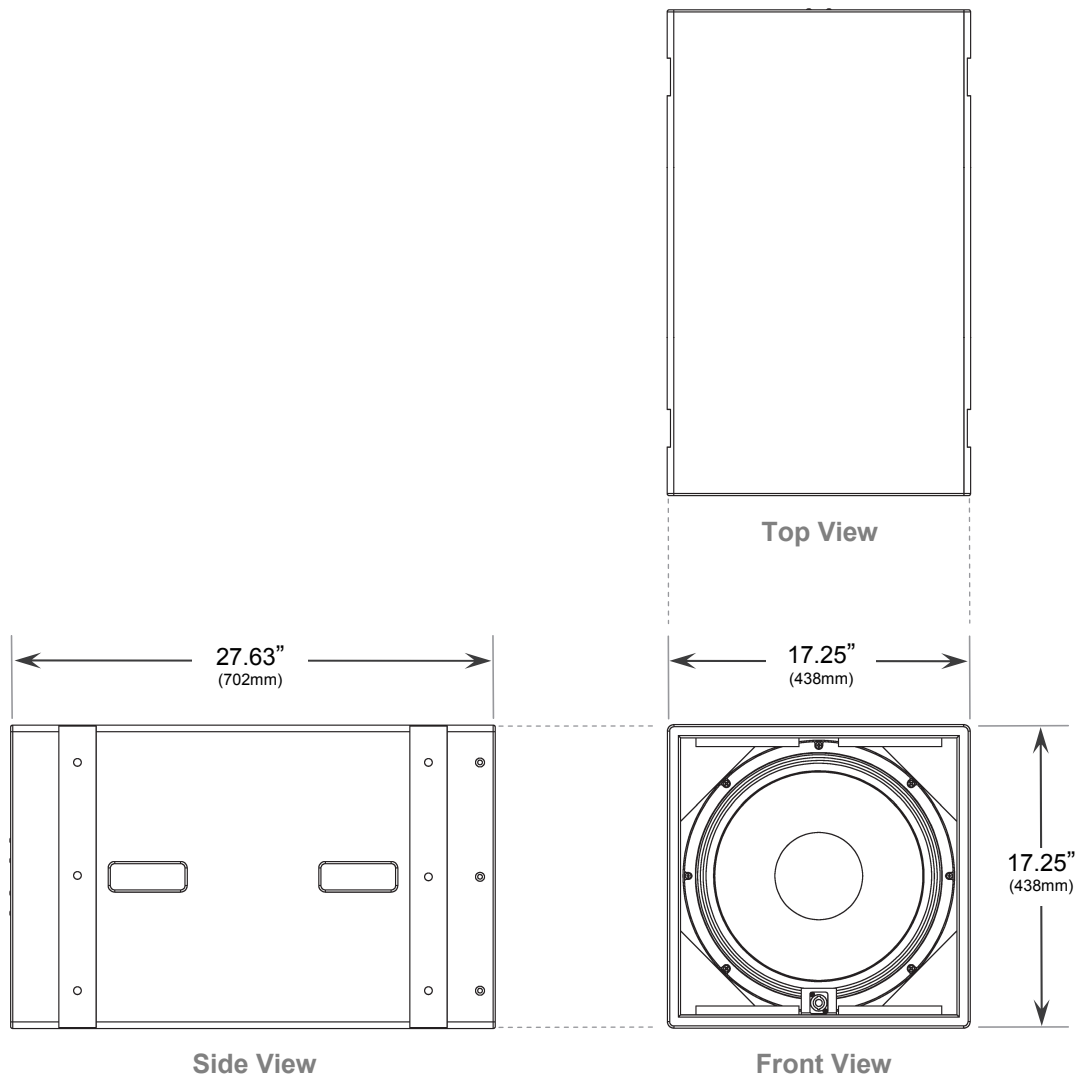

DIMENSIONAL DRAWINGS

West Coast Office

1155-C Arnold Drive, #231
Martinez CA 94553

ph: **925 372-8156**

email: orders@innovoxaudio.com

Central Office

296 North Pascal Street
Saint Paul MN 55104

ph: **612 379-0100**

email: sales@innovoxaudio.com