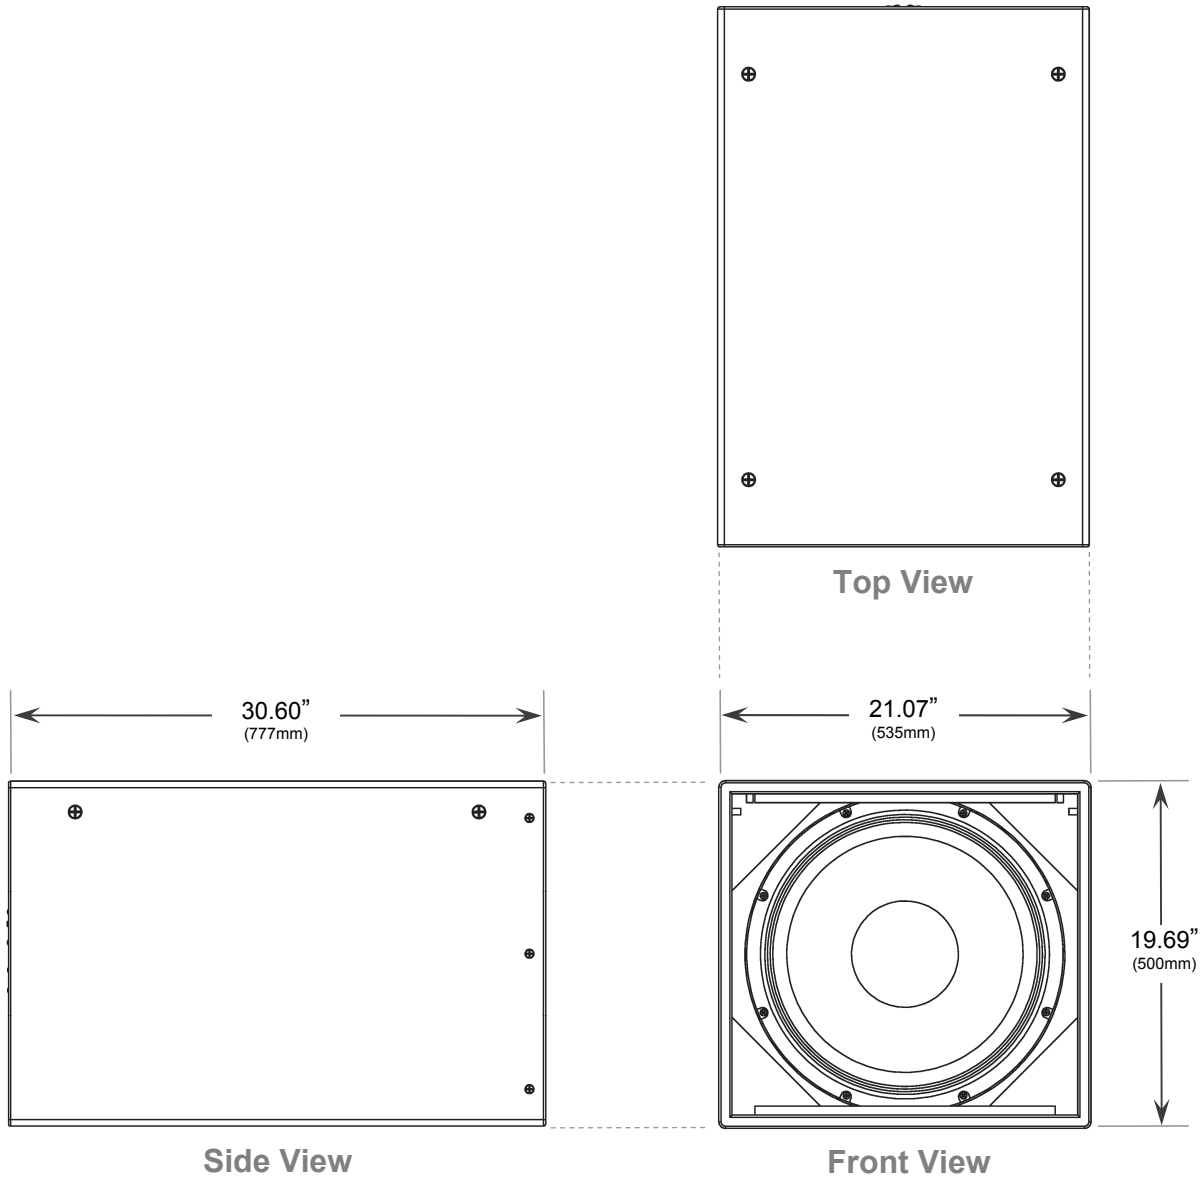

DIMENSIONAL DRAWINGS

West Coast Office

1155-C Arnold Drive, #231
Martinez CA 94553

ph: **925 372-8156**

email: orders@innovoxaudio.com

Central Office

296 North Pascal Street
Saint Paul MN 55104

ph: **612 379-0100**

email: sales@innovoxaudio.com