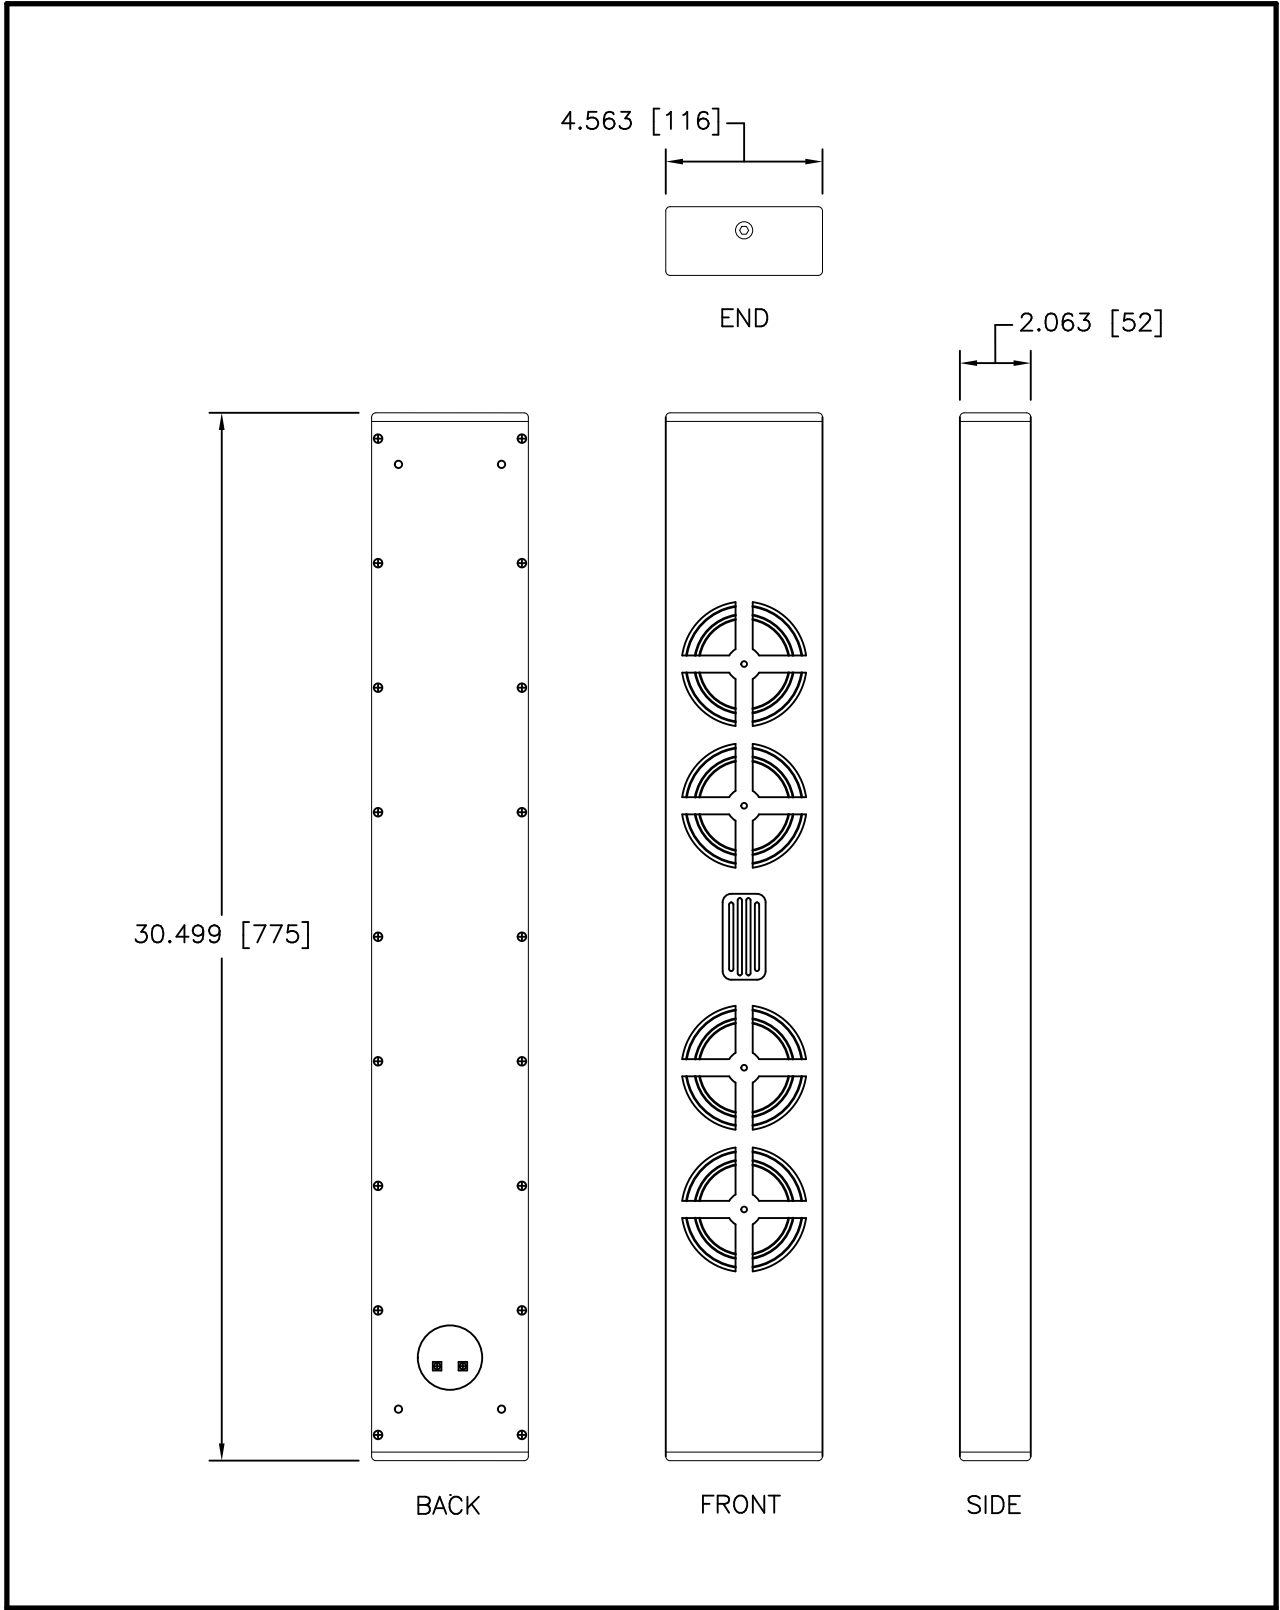

BACK

FRONT

SIDE

AMERICAN LOUDSPEAKER INNOVATION

296 Pascal Street N.
St. Paul, MN 55104
Tel: (651) 209-7660
Fax: (651) 209-7663

Title		MODEL SL-4.1 R	
Dwg	SL-4.1R_DIM_R2.dwg	Author	DS
Date	7/22/10	Revision	2

Unless otherwise specified all dimensions are: Inches [mm] Tolerance = ±0.100 inch angles ±1° All content copyright © INNOVOXAUDIO.LLC. 2012