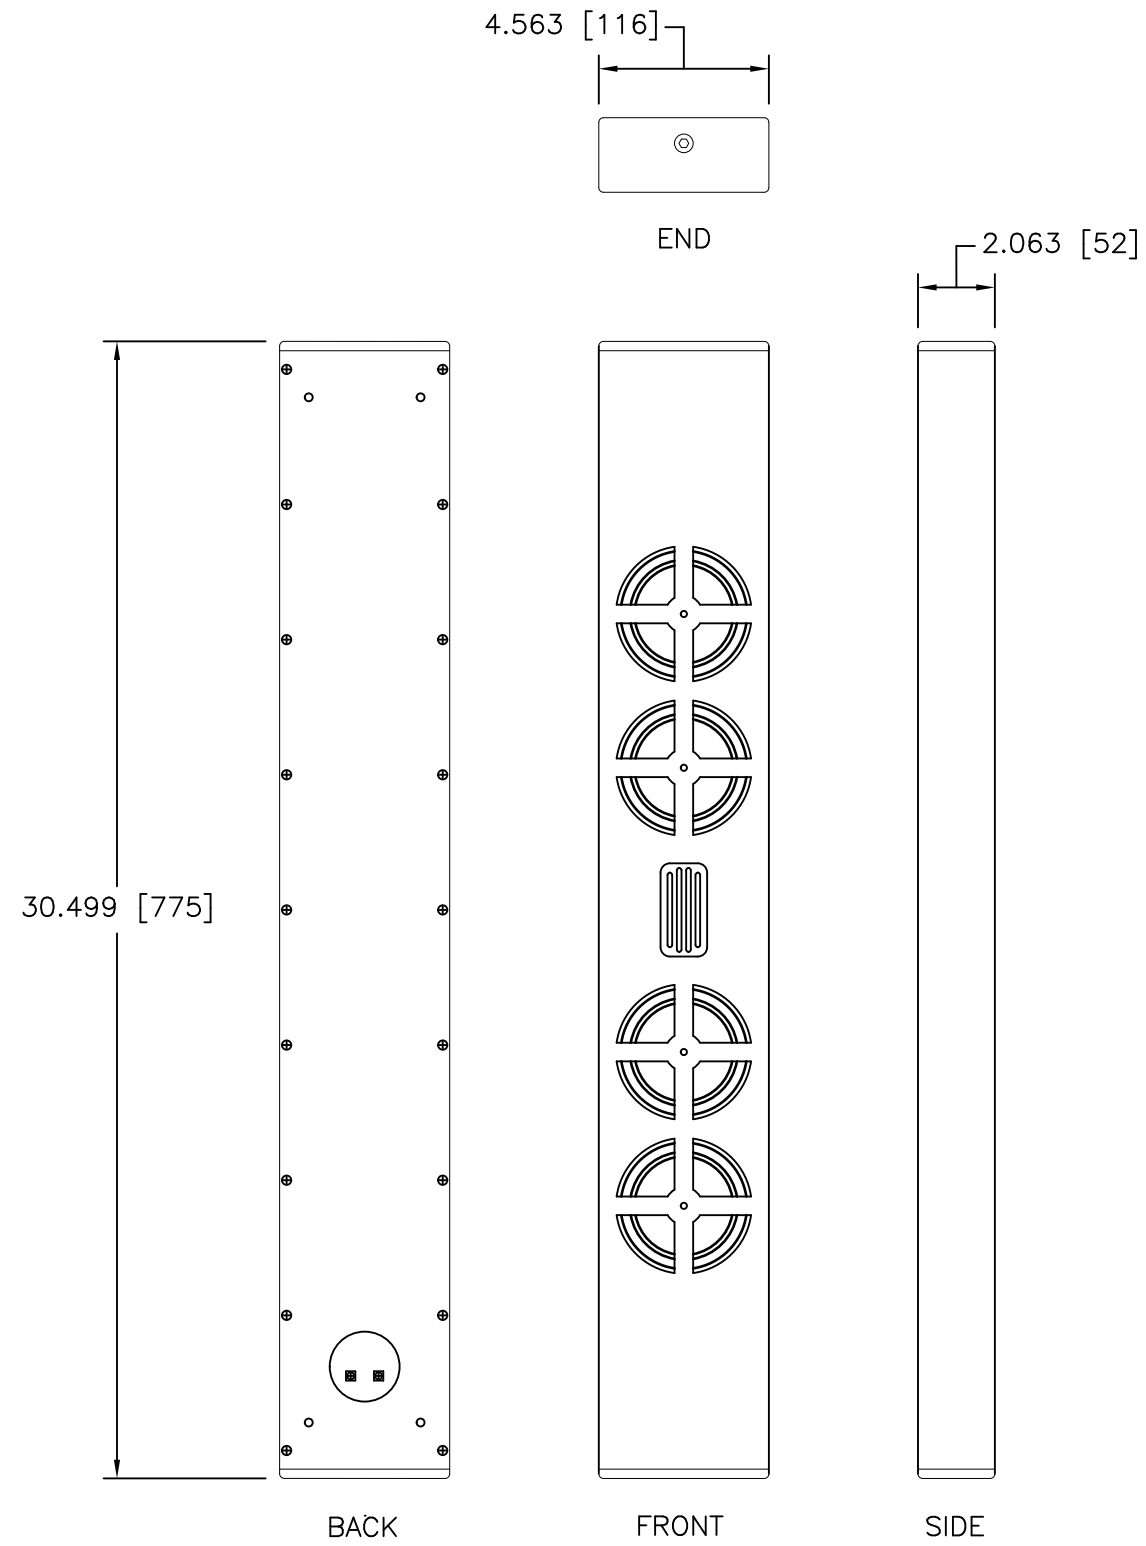

Unless otherwise specified all dimensions are: Inches [mm] Tolerance = ±0.100 inch angles ±1° All content copyright © INNOVOXAUDIO.LLC. 2012

AMERICAN LOUDSPEAKER INNOVATION

296 Pascal Street N.
St. Paul, MN 55104
Tel: (651) 209-7660
Fax: (651) 209-7663

Title		MODEL SL-4.1 R	
DWG.	SL-4.1R_DIM_R2.dwg	Author	DS
Date	7/22/10	Revision	2