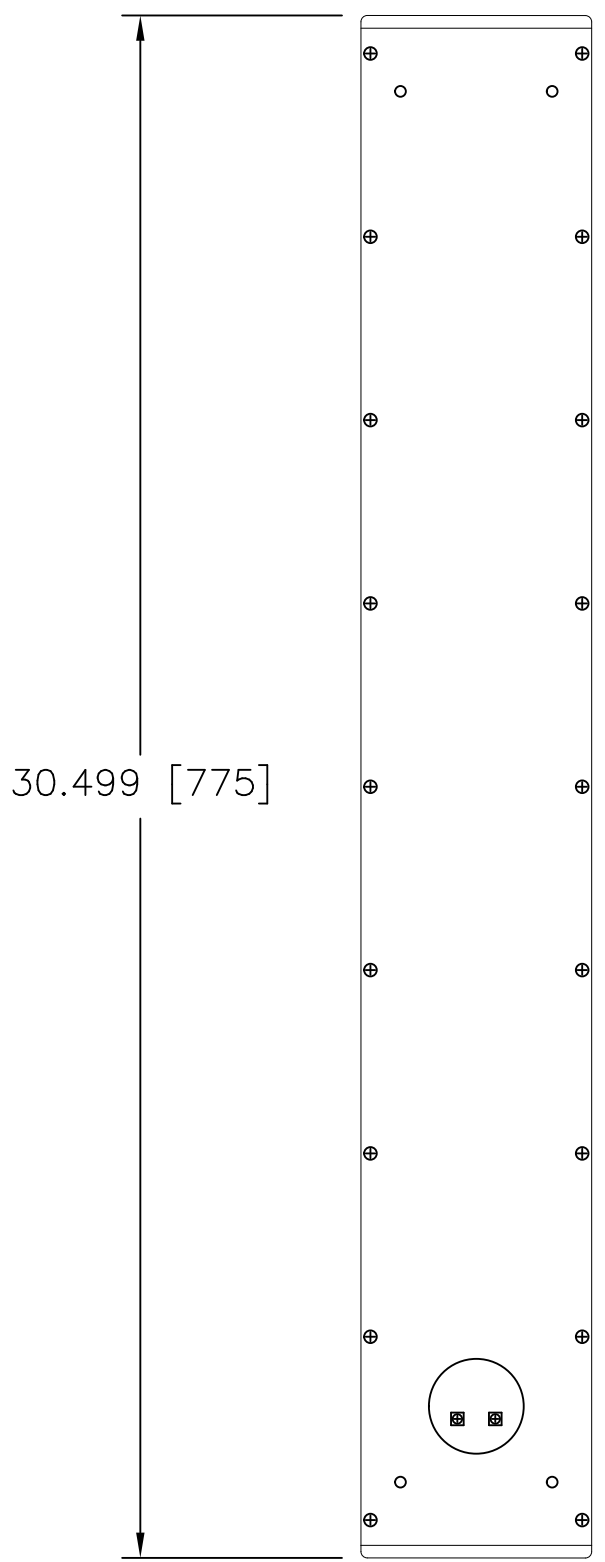

END

BACK

FRONT

SIDE

innovox
AMERICAN LOUDSPEAKER INNOVATION

296 Pascal Street N.
St. Paul, MN 55104
Tel: (651) 209-7660
Fax: (651) 209-7663

Title		MODEL SL-4.1 R	
Dwg	SL-4.1R_DIM_R2.dwg	Author	DS
Date	7/22/10	Revision	2

Unless otherwise specified all dimensions are: Inches [mm] Tolerance = ±0.100 inch angles ±1° All content copyright © INNOVOXAUDIO.LLC. 2012

AMERICAN LOUDSPEAKER INNOVATION

296 Pascal Street N.
St. Paul, MN 55104
Tel: (651) 209-7660
Fax: (651) 209-7663

Title		MODEL SL-4.1 R	
DWG.	SL-4.1R_DIM_R2.dwg	Author	DS
Date	7/22/10	Revision	2