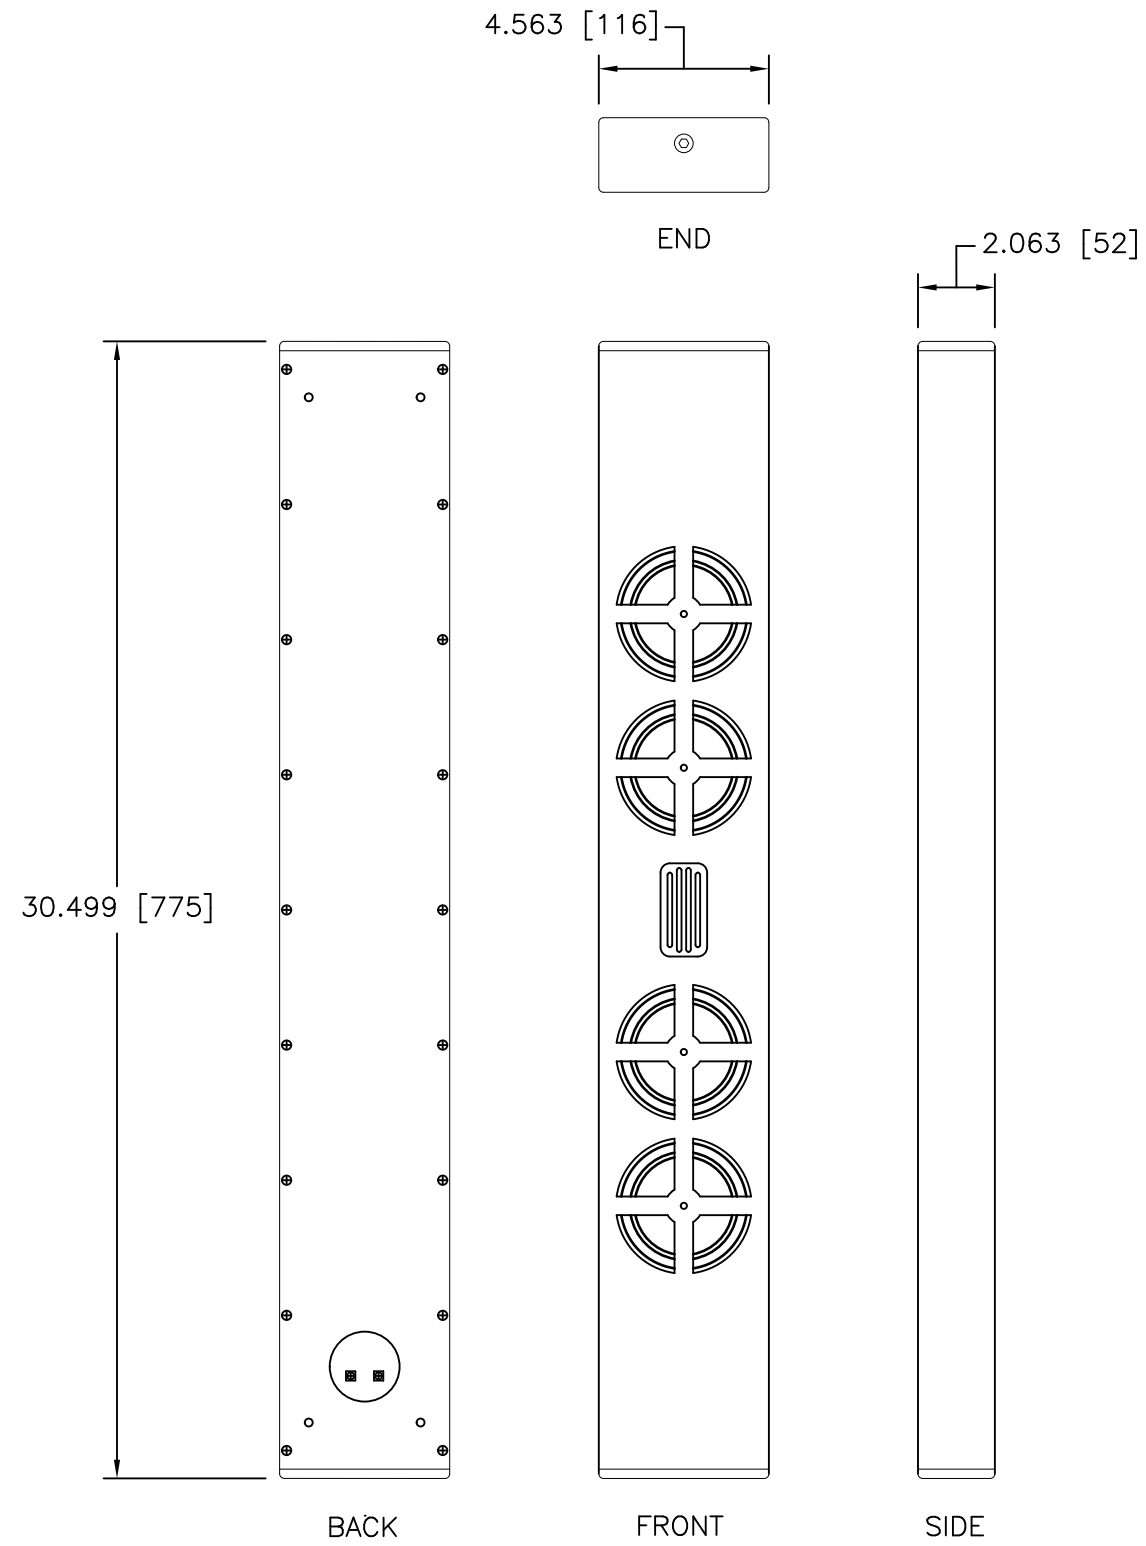

Unless otherwise specified all dimensions are: Inches [mm] Tolerance = ±0.100 inch angles ±1° All content copyright © INNOVOXAUDIO.LLC. 2012

296 Pascal Street N.  
 St. Paul, MN 55104  
 Tel: (651) 209-7660  
 Fax: (651) 209-7663

|       |                    |                |    |
|-------|--------------------|----------------|----|
| Title |                    | MODEL SL-4.1 R |    |
| DWG.  | SL-4.1R_DIM_R2.dwg | Author         | DS |
| Date  | 7/22/10            | Revision       | 2  |