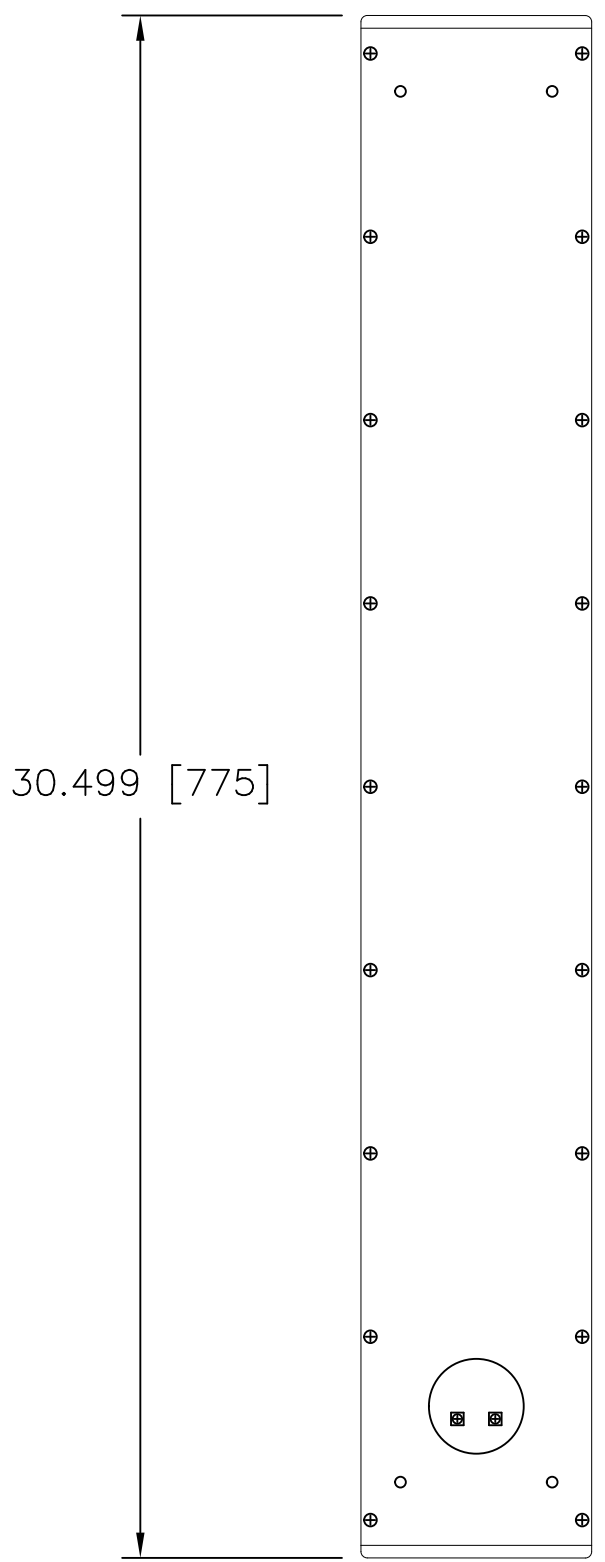

END

BACK

FRONT

SIDE

AMERICAN LOUDSPEAKER INNOVATION

296 Pascal Street N.  
 St. Paul, MN 55104  
 Tel: (651) 209-7660  
 Fax: (651) 209-7663

|       |                    |                |    |
|-------|--------------------|----------------|----|
| Title |                    | MODEL SL-4.1 R |    |
| Dwg   | SL-4.1R_DIM_R2.dwg | Author         | DS |
| Date  | 7/22/10            | Revision       | 2  |

Unless otherwise specified all dimensions are: Inches [mm] Tolerance = ±0.100 inch angles ±1° All content copyright © INNOVOXAUDIO.LLC. 2012

296 Pascal Street N.  
 St. Paul, MN 55104  
 Tel: (651) 209-7660  
 Fax: (651) 209-7663

|       |                    |                |    |
|-------|--------------------|----------------|----|
| Title |                    | MODEL SL-4.1 R |    |
| DWG.  | SL-4.1R_DIM_R2.dwg | Author         | DS |
| Date  | 7/22/10            | Revision       | 2  |