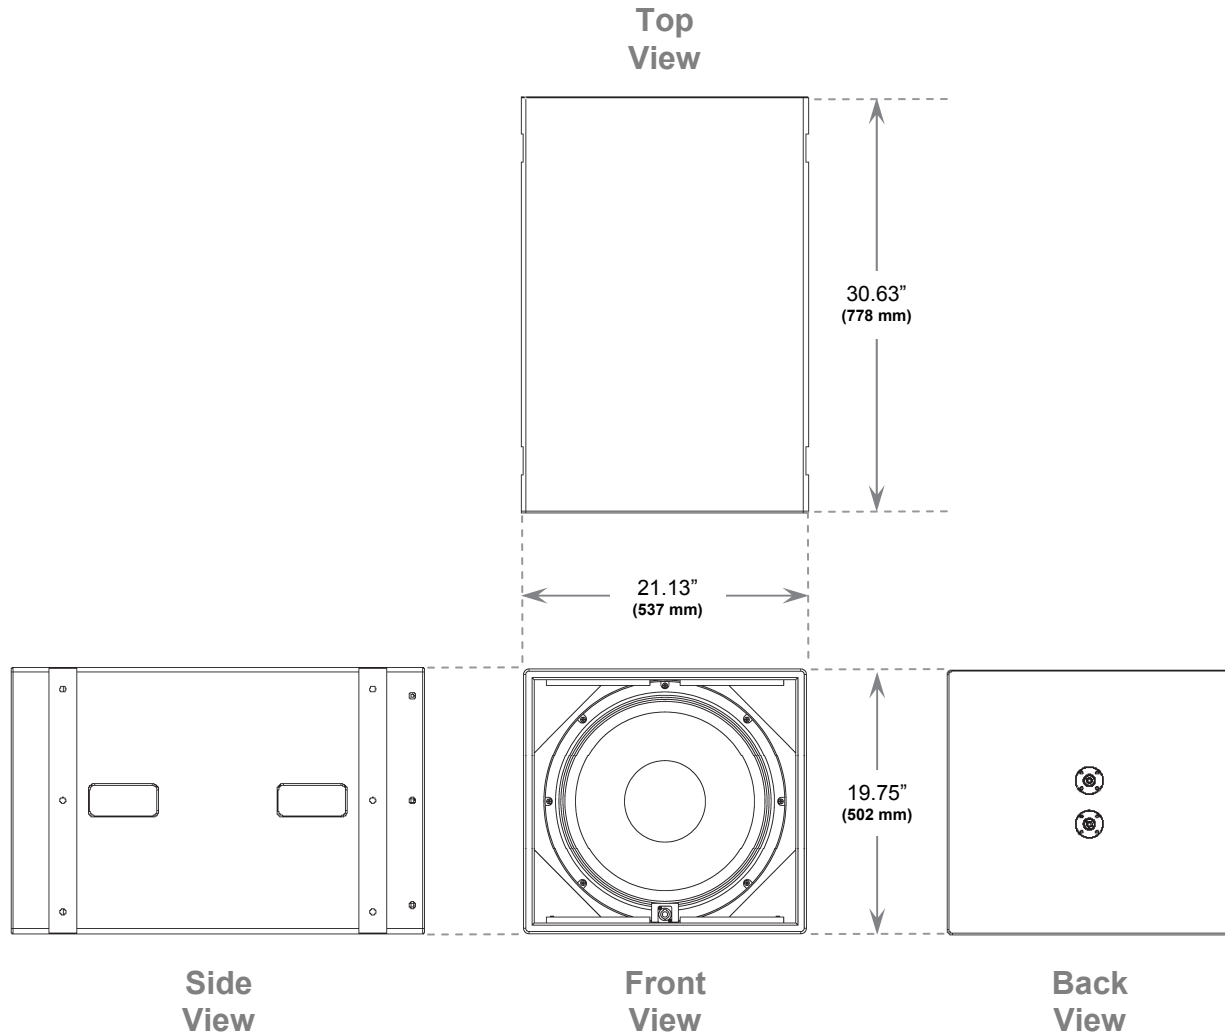

DIMENSIONAL DRAWINGS

West Coast Office

1155-C Arnold Drive, #231
Martinez CA 94553

ph: **925 372-8156**

email: orders@innovoxaudio.com

Central Office

296 North Pascal Street
Saint Paul MN 55104

ph: **612 379-0100**

email: sales@innovoxaudio.com