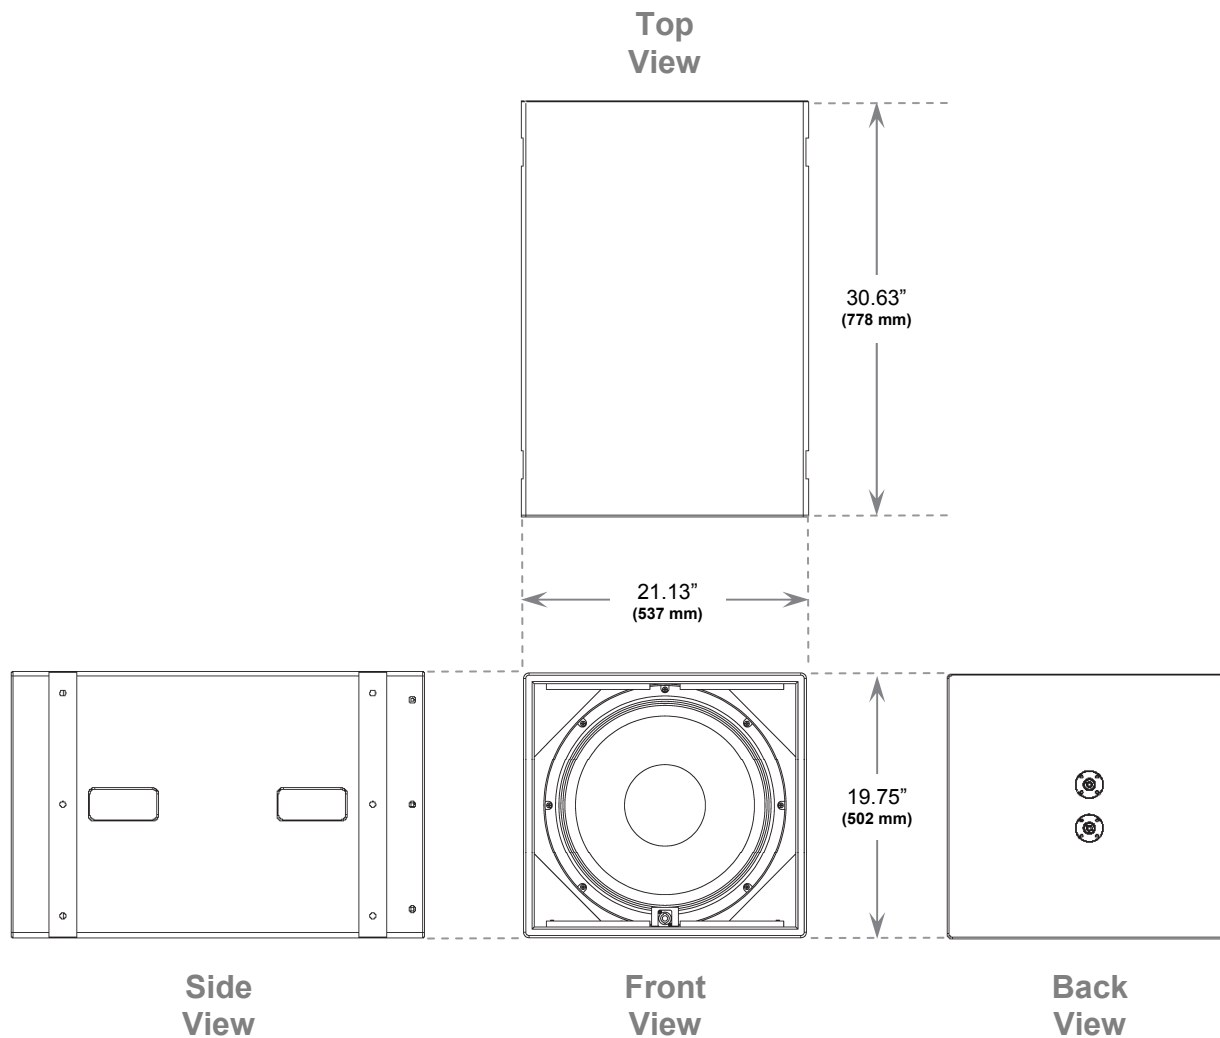

DIMENSIONAL DRAWINGS

West Coast Office

1155-C Arnold Drive, #231
Martinez CA 94553

ph: **925 372-8156**

email: orders@innovoxaudio.com

Central Office

296 North Pascal Street
Saint Paul MN 55104

ph: **612 379-0100**

email: sales@innovoxaudio.com