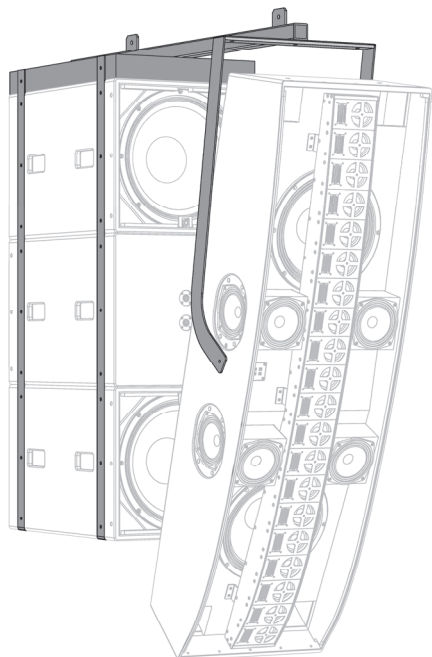

# SBA-118 / HLA-20 Suspension Systems

## HLA-SBA-20-F/B *Front-Back*

This suspension system is used for hanging an SBA-118 cardioid sub-bass array behind an HLA-20 Hybrid Line Array. It provides a compact solution where vertical height is limited.

## HLA-SBA-20-T/B *Top-Bottom*

This suspension system is used for hanging an HLA-20 below an SBA-118 cardioid sub-bass array. It provides a compact solution where depth is limited.