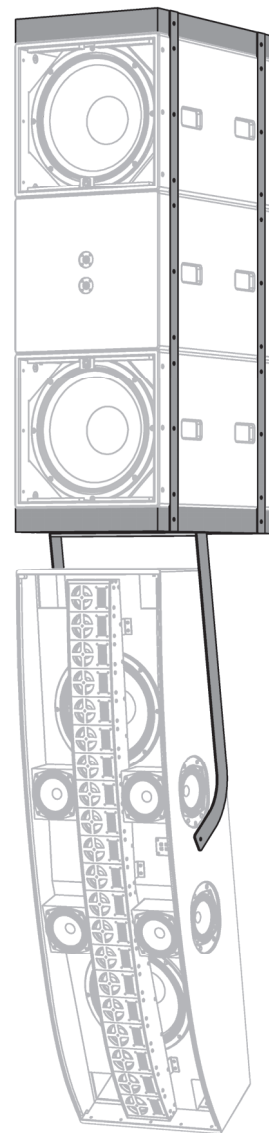

# SBA-118 / HLA-20 Suspension Systems

## HLA-SBA-20-F/B *Front-Back*

This suspension system is used for hanging an SBA-118 cardioid sub-bass array behind an HLA-20 Hybrid Line Array. It provides a compact solution where vertical height is limited.

## HLA-SBA-20-T/B *Top-Bottom*

This suspension system is used for hanging an HLA-20 below an SBA-118 cardioid sub-bass array. It provides a compact solution where depth is limited.