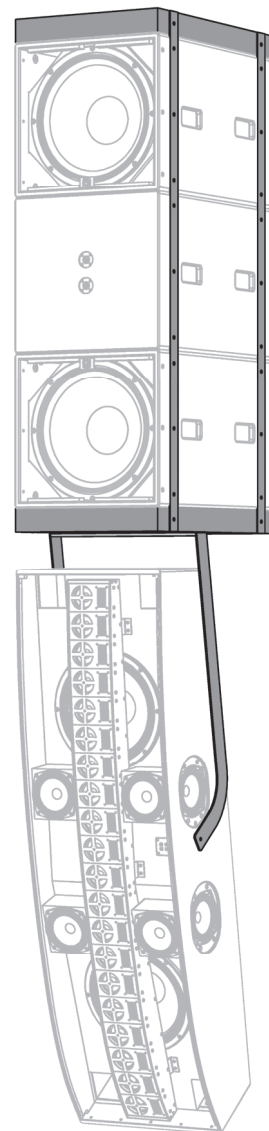

SBA-118 / HLA-20 Suspension Systems

HLA-SBA-20-F/B *Front-Back*

This suspension system is used for hanging an SBA-118 cardioid sub-bass array behind an HLA-20 Hybrid Line Array. It provides a compact solution where vertical height is limited.

HLA-SBA-20-T/B *Top-Bottom*

This suspension system is used for hanging an HLA-20 below an SBA-118 cardioid sub-bass array. It provides a compact solution where depth is limited.

West Coast Office

1155-C Arnold Drive, #231