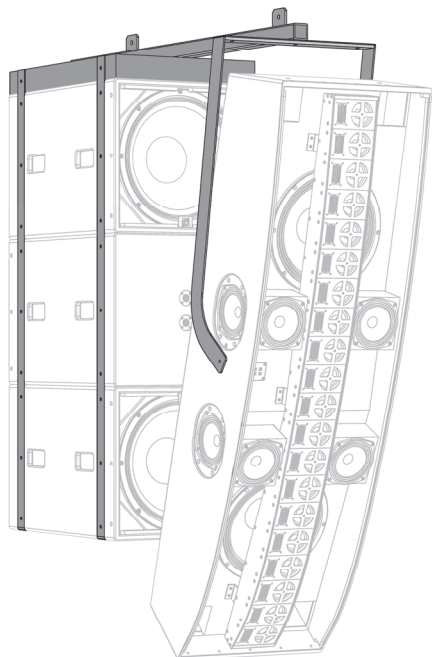

SBA-118 / HLA-20 Suspension Systems

HLA-SBA-20-F/B *Front-Back*

This suspension system is used for hanging an SBA-118 cardioid sub-bass array behind an HLA-20 Hybrid Line Array. It provides a compact solution where vertical height is limited.

HLA-SBA-20-T/B *Top-Bottom*

This suspension system is used for hanging an HLA-20 below an SBA-118 cardioid sub-bass array. It provides a compact solution where depth is limited.

West Coast Office

1155-C Arnold Drive, #231