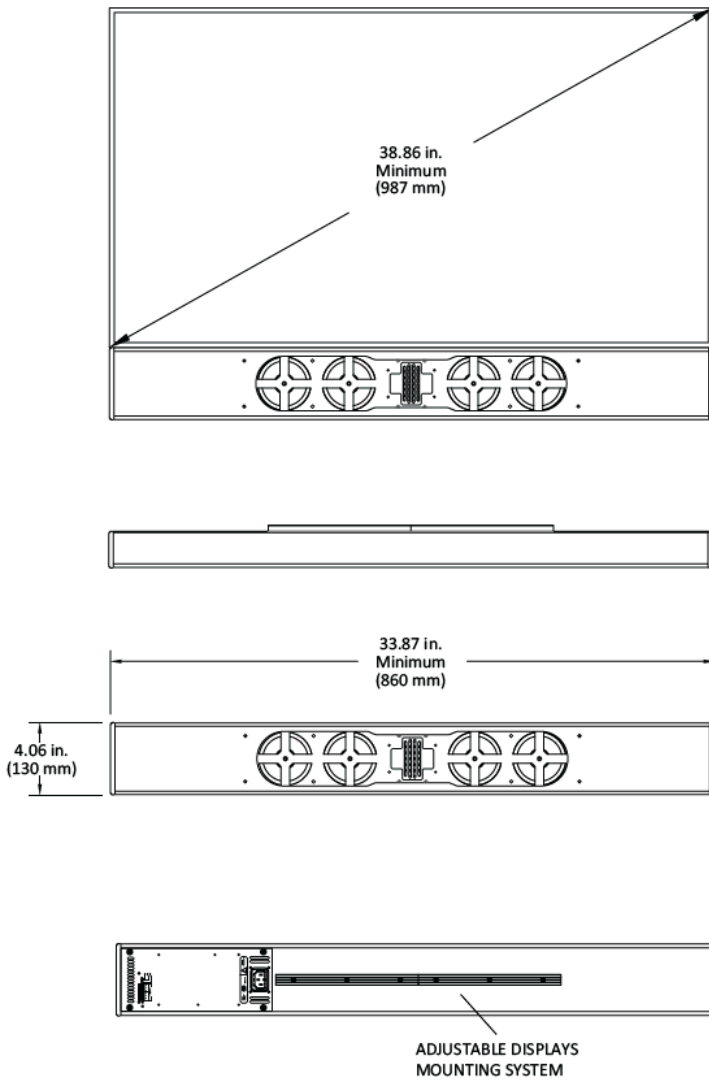

FP-H1 PX

Flex Precision™ Series

EXPERIENCE THE SOUND
OF TRUE ENGAGEMENT

DIMENSIONAL DRAWINGS