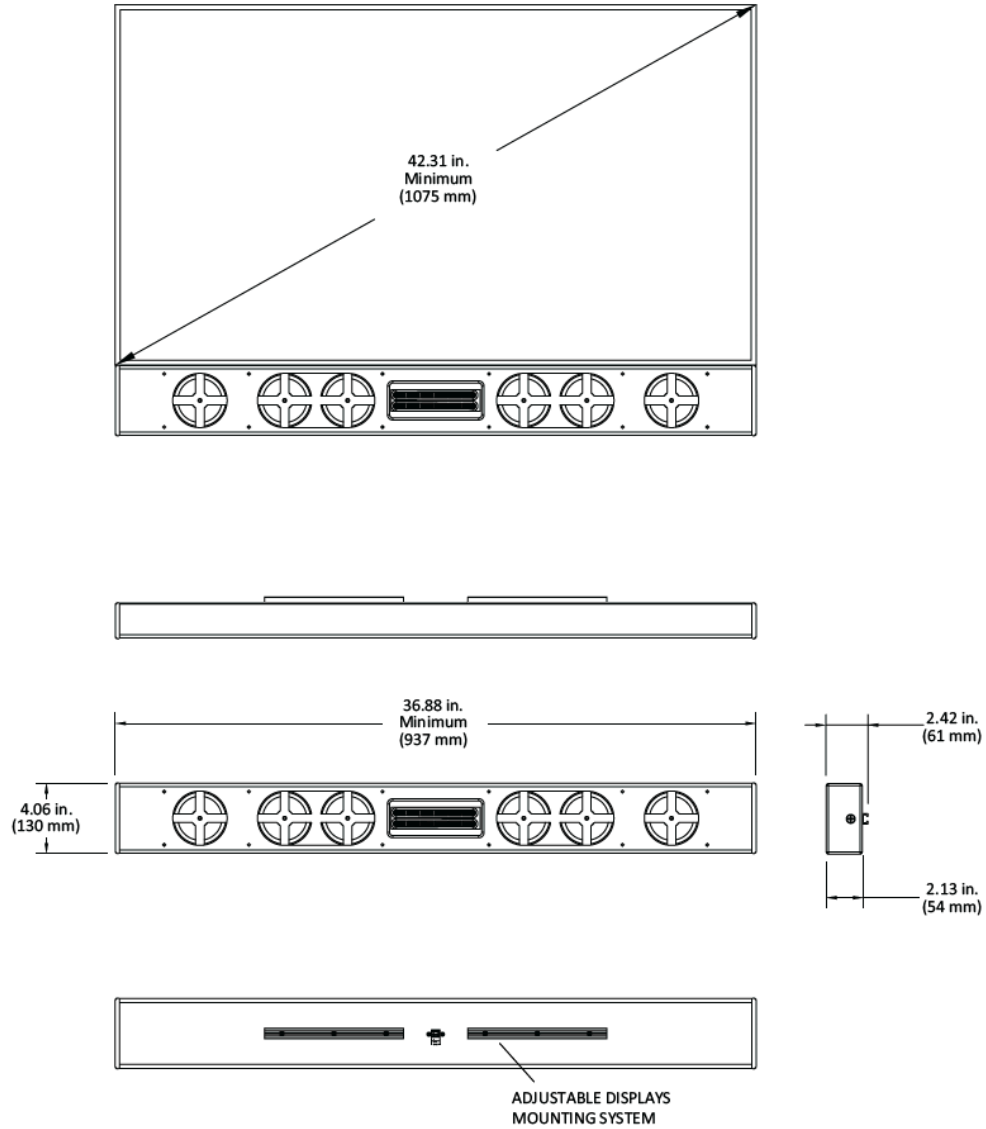

### KEY FEATURES

- Made to match width of video display
- Precise 25° horizontal control
- Line Array projection for longer rooms

### DESCRIPTIVE DATA

System Configuration:	Frequency-shaded line array   Sold each
Components & Loading:	(6) 3.5" LF drivers; (1) HF ribbon
Enclosure Type:	Sealed enclosure, low profile column
Enclosure Material:	ABS with ABS endcaps
Connectors:	2-pole Phoenix Connector
Suspension Options: <i>(specify #1 or #2 when ordering)</i>	#1 – Adjustable universal bracket for direct mount to display #2 – Wall-mount
Grille:	Integral, fabric wrapped, color black

### NOMINAL DATA

Frequency Response:	120 – 20,000 Hz $\pm$ 3 dB
Sensitivity:	95 dB @ 2.83V / 1M
Nominal Coverage Angles:	25° H x 120° V
Pattern Control to:	650 Hz
Nominal Impedance:	8 $\Omega$
Long-Term Power Handling:	200 W (AES-2)
Maximum Long-Term Output: Peak Output:	116 dB 122 dB
Minimum Display Width:	57" / 1448 mm
Dimensions	Height: 4.06" / 103 mm Width: (custom) Depth: 2.13" / 54 mm
Approximate Net Weight:	14.0-26.0 lbs / 6.4-11.8 kg
Approximate Shipping Weight:	18.0-30.0 lbs / 8.2-13.6 kg

## DIMENSIONAL DRAWINGS