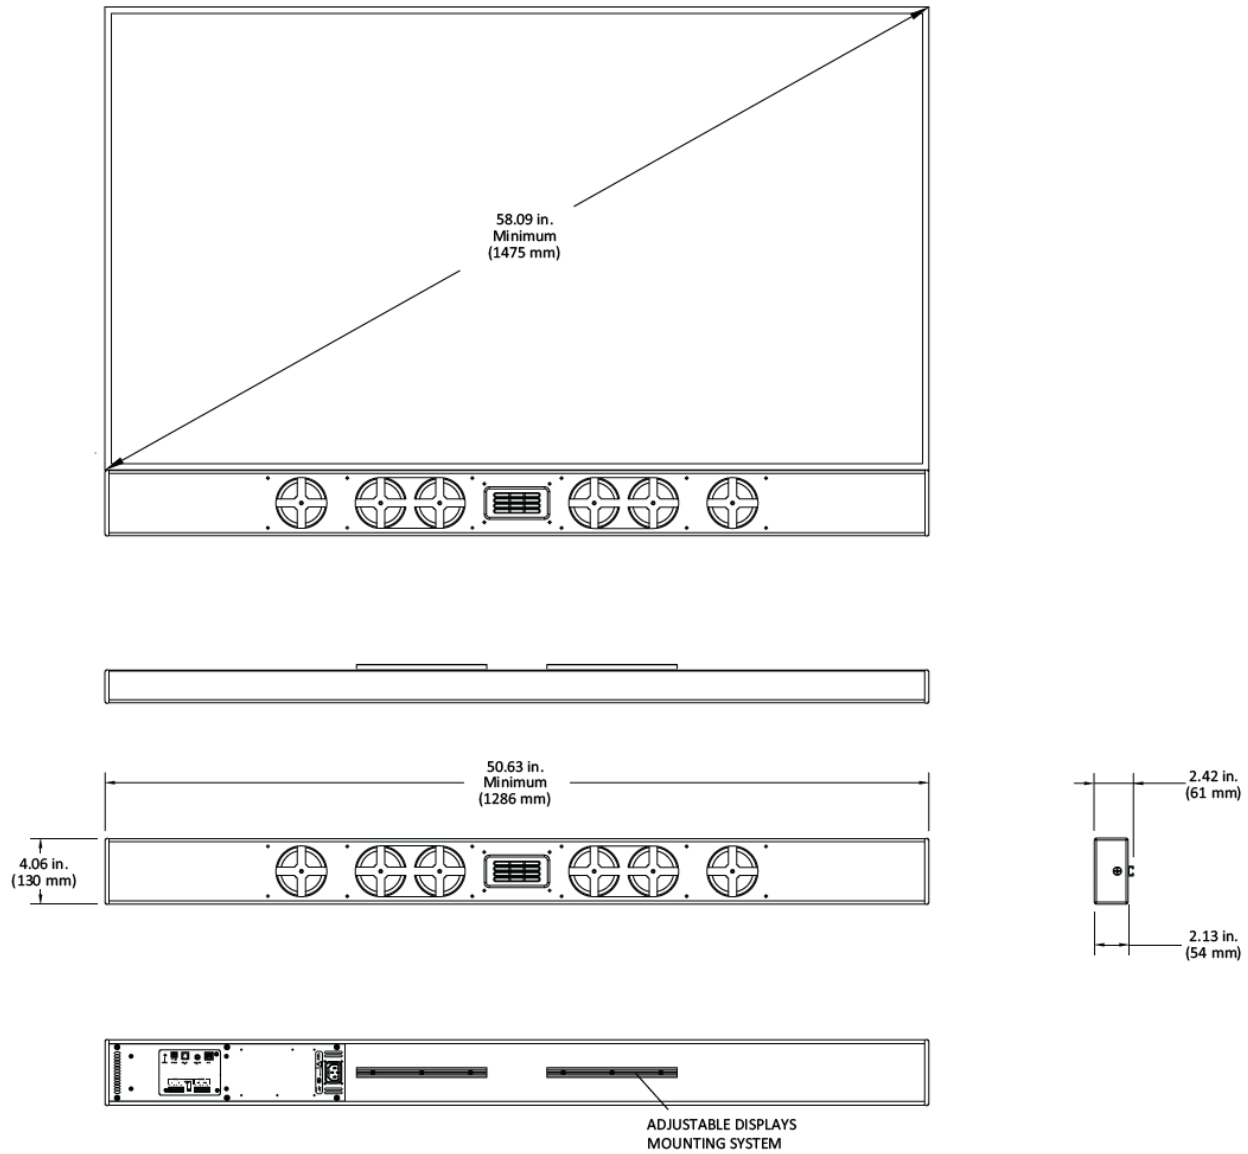

FF-H1. 650 PX

Flex Focus™ Series

EXPERIENCE THE SOUND
OF TRUE ENGAGEMENT

DIMENSIONAL DRAWINGS