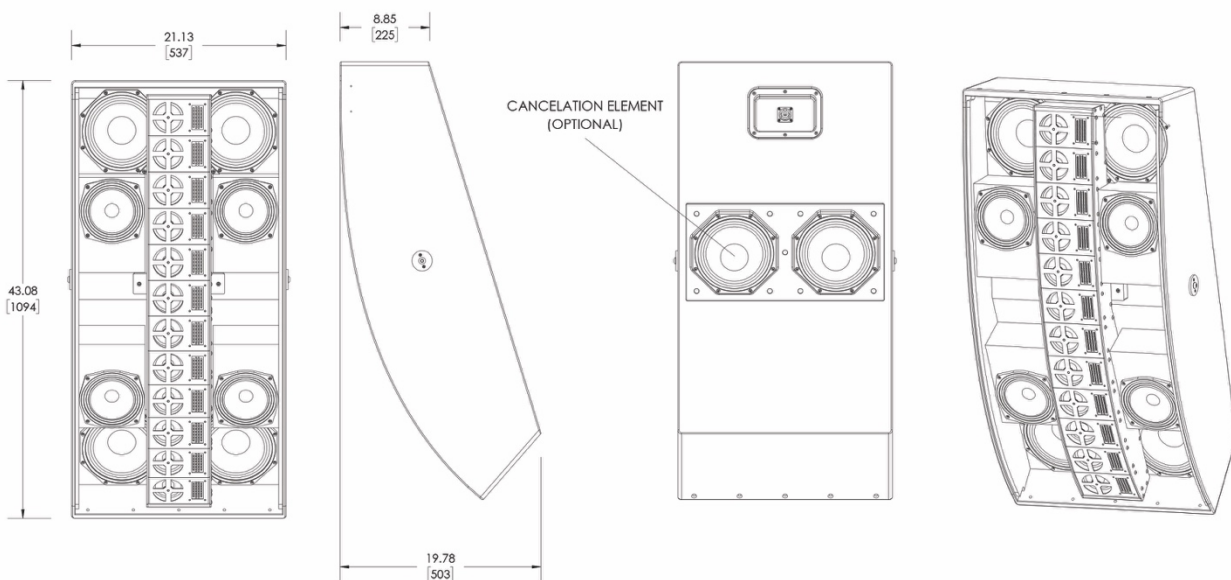

NOMINAL DATA

Frequency Response:	60 – 20,000 Hz \pm 3 dB
Managed Class D Power:	4800 W RMS
Maximum Long-Term Output: Peak Output:	121 dB 127 dB
Nominal Coverage Angles:	120° H x 35° V
Dimensions	Height: 43.13" / 1096 mm Width: 21.13" / 537 mm Depth: 13.16" / 334mm
Net Weight:	102 lbs / 46.4 kg
Shipping Weight:	116 lbs / 52.7 kg

HLA-1235 RP

Hybrid Line Array Series

EXPERIENCE THE SOUND
OF TRUE ENGAGEMENT

DIMENSIONAL DRAWINGS

INCLUDED HARDWARE

U-bracket

OPTIONAL HARDWARE

Wall-Mount