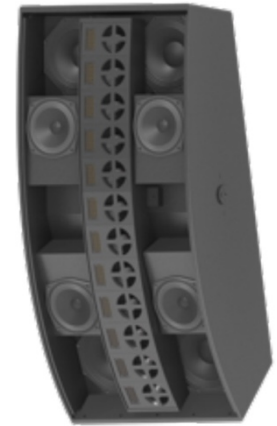

HLA-1235 RP

Hybrid Line Array Series

EXPERIENCE THE SOUND
OF TRUE ENGAGEMENT

True Sound Engagement in Large Venues

DESCRIPTION

The **HLA-1235RP** is a hybrid integration of a twelve element J-array and staged dual dipole directional mid/low frequency loudspeakers. It is powered by a Powersoft rack-mount 4800-Watt amplifier with on-board DSP.

The J-array portion contains twelve 3.5" voice-range drivers and twelve ribbon high frequency drivers. The mid/low frequency portion incorporates four 6.5" mid-bass drivers, and four 8" low frequency drivers in a sequentially staged dipole configuration to extend vertical LF control.

It has been preconfigured in an asymmetrical 120° H by 35° V coverage pattern with vertical directivity to 96 Hz, and low frequency response to 60 Hz.

KEY FEATURES

- Asymmetrical 120° H x 35° V Coverage
- Power and DSP by Powersoft
- Maintains Vertical Control to 160 Hz

APPLICATIONS

- Churches
- Lecture Halls
- Presentation Spaces
- Performing Arts Centers

DESCRIPTIVE DATA

System Configuration:	Quad-amped hybrid integration of a curvilinear M/H line array, and staged dipole mid-bass & low frequency elements
Components & Loading:	(12) 3.5" MF drivers; (12) 3" ribbon HF drivers; (4) 6.5" mid-bass drivers; (4) 8" LF drivers
Input:	Balanced line level with XLR
Enclosure Type:	Curvilinear array: sealed enclosure Dipole mid-bass: sealed enclosures Dipole LF: sealed enclosure
Enclosure Material:	Steel, aluminum & Baltic Birch plywood
Finish:	Black or White standard (custom colors available)
Suspension Hardware:	(2) 3/8-16 threaded points on each side; steel yoke included
Grille:	Painted perforated steel