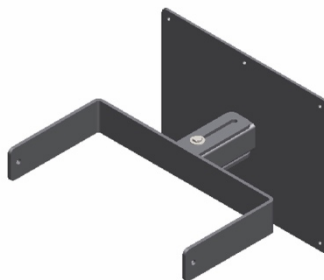

APPLICATIONS

- Churches
- Lecture Halls
- Presentation Spaces
- Performing Arts Centers

DESCRIPTIVE DATA

System Configuration:	Quad-amped hybrid integration of a curvilinear M/H line array, and staged dipole mid-bass & low frequency elements
Components & Loading:	(12) 3.5" MF drivers; (12) 3" ribbon HF drivers; (4) 6.5" mid-bass drivers; (4) 8" LF drivers
Input:	Balanced line level with XLR
Enclosure Type:	Curvilinear array: sealed enclosure Dipole mid-bass: sealed enclosures Dipole LF: sealed enclosure
Enclosure Material:	Steel, aluminum & Baltic Birch plywood
Finish:	Black or White standard (custom colors available)
Suspension Hardware:	(2) 3/8-16 threaded points on each side; steel yoke included
Grille:	Painted perforated steel

HLA-1235 RP

Hybrid Line Array Series

EXPERIENCE THE SOUND
OF TRUE ENGAGEMENT

DIMENSIONAL DRAWINGS

INCLUDED HARDWARE

U-bracket

OPTIONAL HARDWARE

Wall-Mount