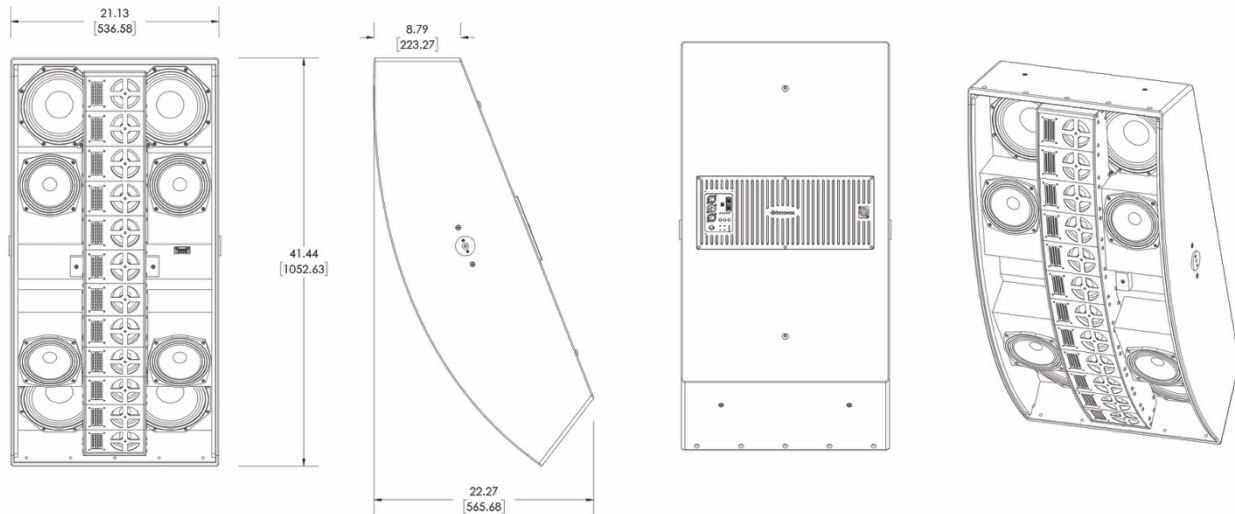

NOMINAL DATA

Frequency Response:	60 – 20,000 Hz ± 3 dB
Managed Class D Power:	4500 W RMS
Maximum Long-Term Output: Peak Output:	121 dB 127 dB
Nominal Coverage Angles:	120° H x 50° V
Dimensions	Height: 41.44" / 1053 mm Width: 21.13" / 537 mm Depth: 14.06" / 357mm
Net Weight:	107 lbs / 48.6 kg
Shipping Weight:	121 lbs / 55.0 kg

HLA-1250P

Hybrid Line Array Series

EXPERIENCE THE SOUND
OF TRUE ENGAGEMENT

DIMENSIONAL DRAWINGS

INCLUDED HARDWARE

U-bracket

OPTIONAL HARDWARE

Wall-Mount