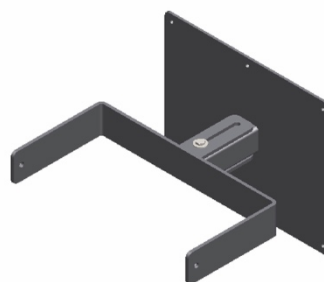

APPLICATIONS

- Churches
- Lecture Halls
- Presentation Spaces
- Performing Arts Centers

DESCRIPTIVE DATA

System Configuration:	Quad-amped hybrid integration of a curvilinear M/H line array, and staged dipole mid-bass & low frequency elements
Components & Loading:	(12) 3.5" MF drivers; (12) 3.5" ribbon HF drivers; (4) 6.5" mid-bass drivers; (4) 8" LF drivers
Input:	Balanced line level with XLR and XLR loop through
Enclosure Type:	Curvilinear array: sealed enclosure Dipole mid-bass: sealed enclosures Dipole LF: sealed enclosure
Enclosure Material:	Steel, aluminum & Baltic Birch plywood
Finish:	Black or White standard (custom colors available)
Suspension Hardware:	(2) 3/8-16 threaded points on each side; steel yoke included
Grille:	Painted perforated steel

HLA-1250P

Hybrid Line Array Series

EXPERIENCE THE SOUND
OF TRUE ENGAGEMENT

DIMENSIONAL DRAWINGS

INCLUDED HARDWARE

U-bracket

OPTIONAL HARDWARE

Wall-Mount