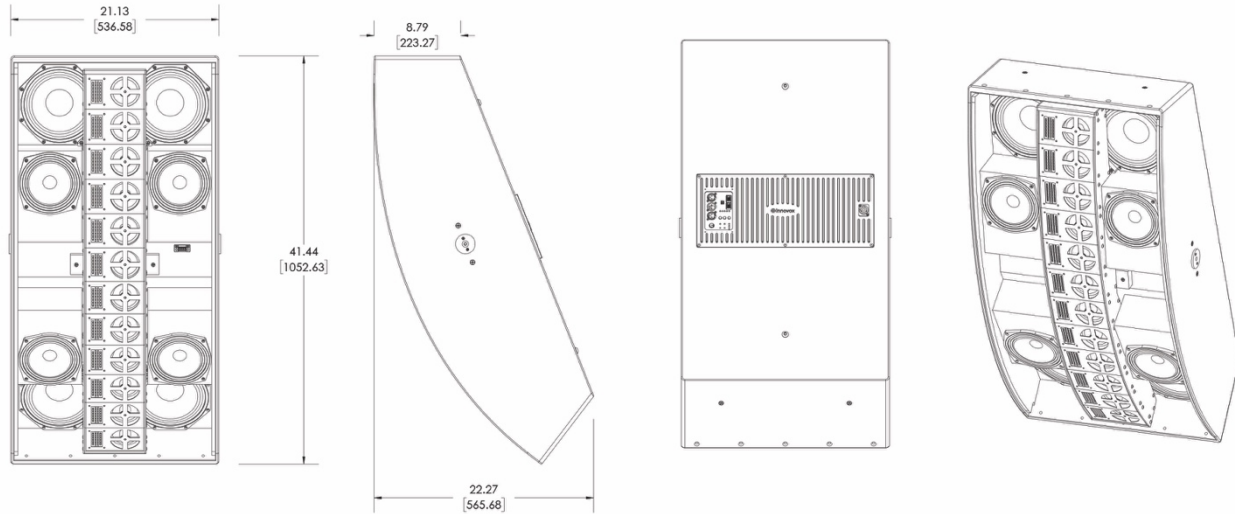

### NOMINAL DATA

Frequency Response:	60 – 20,000 Hz $\pm$ 3 dB
Managed Class D Power:	4800 W RMS
Maximum Long-Term Output: Peak Output:	121 dB 127 dB
Nominal Coverage Angles:	120° H x 50° V
Dimensions	Height: 41.44" / 1053 mm Width: 21.13" / 537 mm Depth: 14.06" / 357mm
Net Weight:	107 lbs / 48.6 kg
Shipping Weight:	121 lbs / 55.0 kg

## DIMENSIONAL DRAWINGS