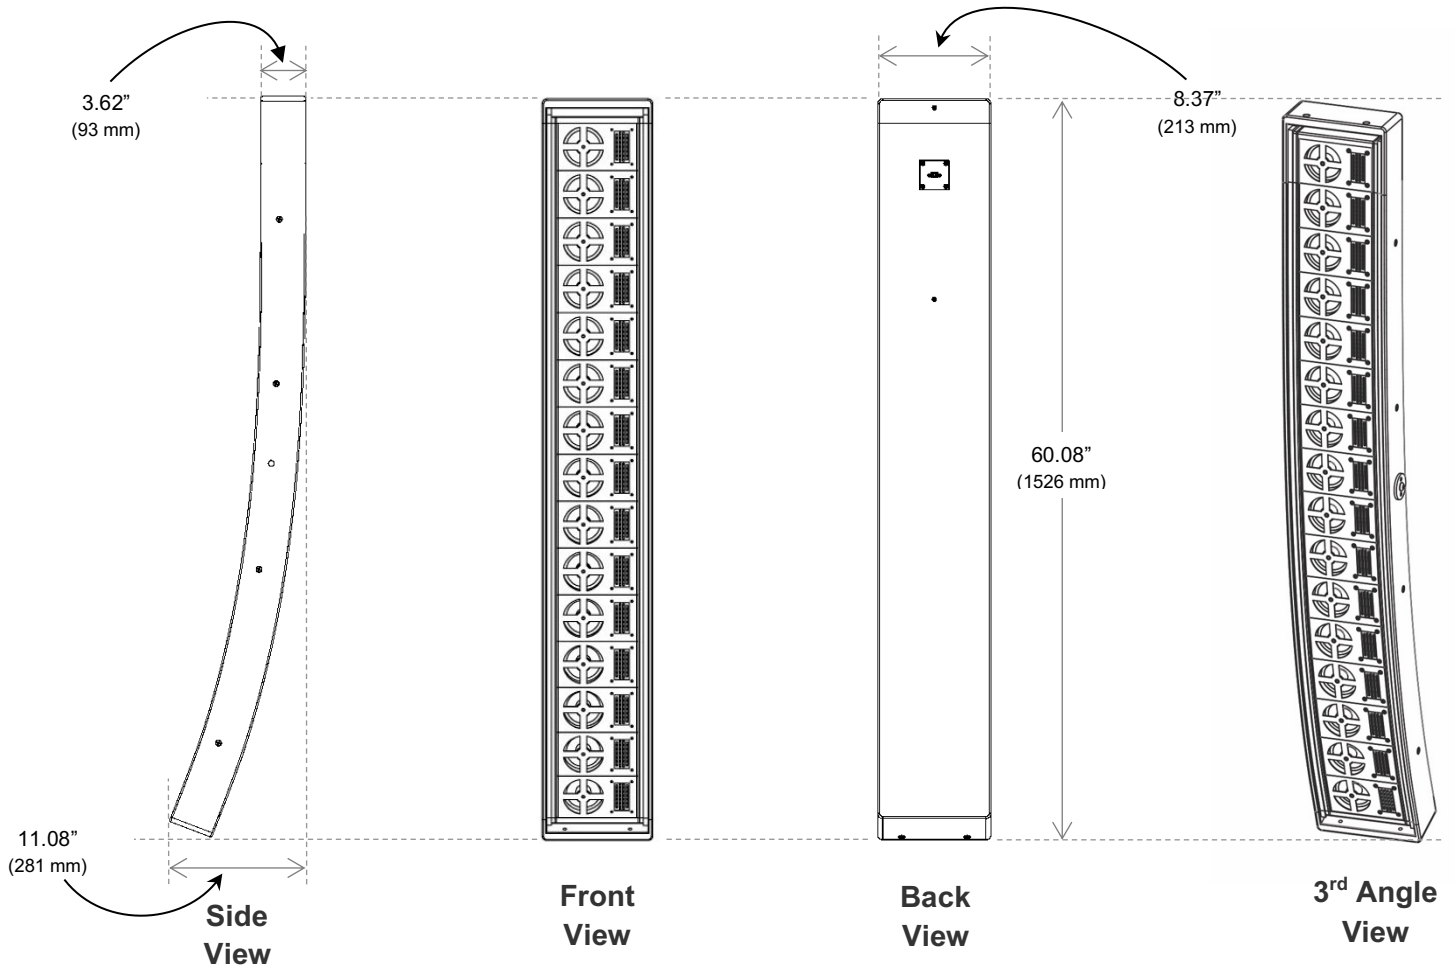

CLA-1620

Curvilinear Line Array Series

EXPERIENCE THE SOUND
OF TRUE ENGAGEMENT

DIMENSIONAL DRAWINGS