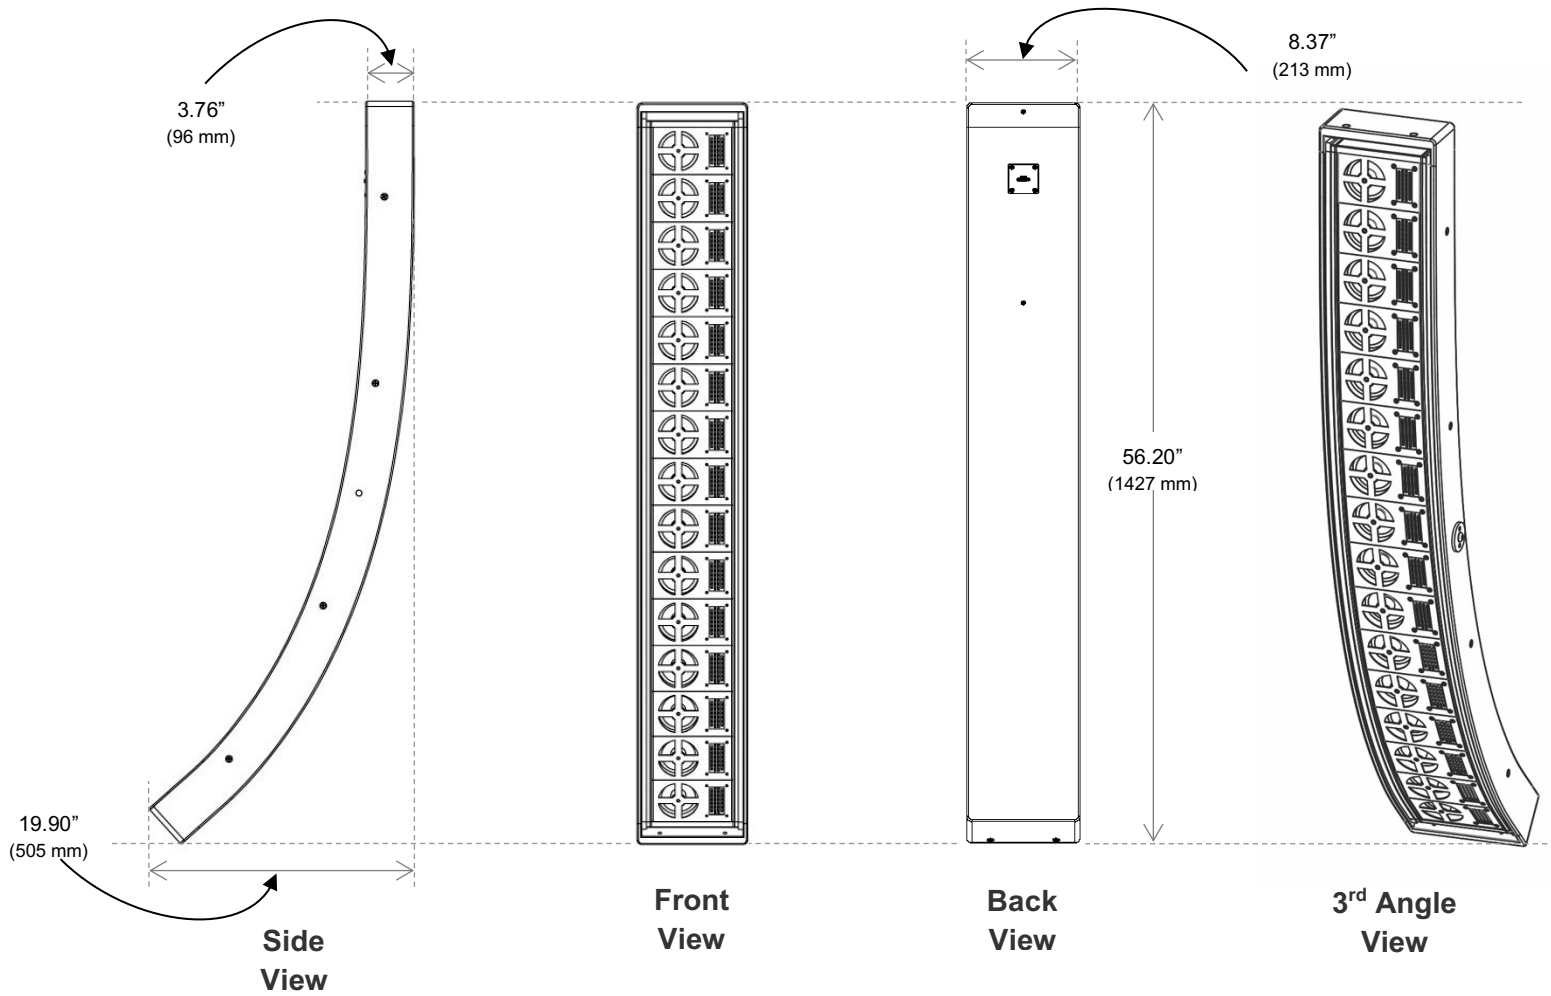

CLA-1650

Curvilinear Line Array Series

EXPERIENCE THE SOUND
OF TRUE ENGAGEMENT

DIMENSIONAL DRAWINGS