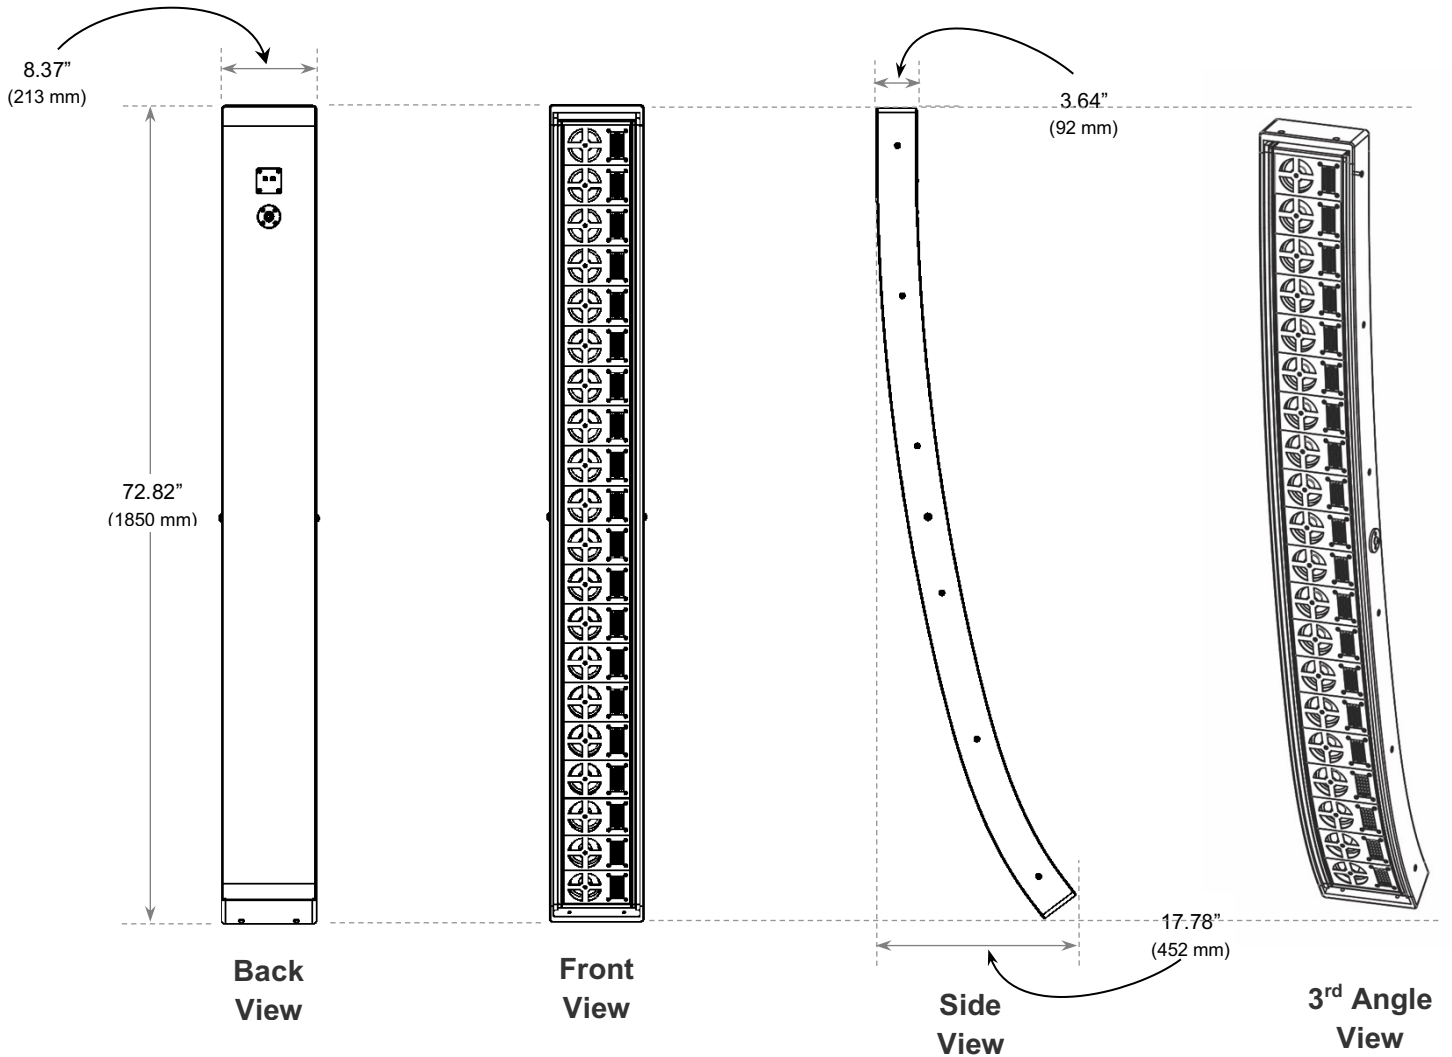

CLA-2035

Curvilinear Line Array Series

EXPERIENCE THE SOUND
OF TRUE ENGAGEMENT

DIMENSIONAL DRAWINGS