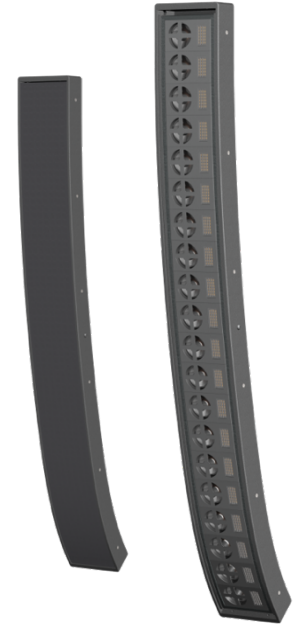

CLA-2035

Curvilinear Line Array Series

EXPERIENCE THE SOUND
OF TRUE ENGAGEMENT

True Sound Engagement in Challenging Acoustics

DESCRIPTION

The **CLA-2035** is a twenty element J-array loudspeaker. It has twenty 3.5" mid-frequency drivers and twenty ribbon high frequency drivers. The CLA-2035 has been optimized for speech applications in acoustically challenging spaces. It can also serve as an articulation extender in large scale sound systems.

The **CLA-2035** has been preconfigured in an asymmetrical 35° V by 120° H coverage pattern with vertical directivity to 275 Hz, and low frequency response to 100 Hz.

When it is combined with an Innovox SDLF Series steered bass array, bass response is extended below 50 Hz, creating a high impact, full range music system.

KEY FEATURES

- Asymmetrical 120° H x 35° V Coverage
- Vertical Directivity to 275Hz
- Line Array projection for back of room coverage
- Superior transient response

APPLICATIONS

- Churches
- Lecture Halls and Presentation Spaces
- Articulation Extension in Performing Arts Centers

DESCRIPTIVE DATA

System Configuration:	Curvilinear M/H line array
Components & Loading:	(20) 3.5" long-excursion MF drivers; (20) 3" ribbon HF drivers
High-Pass Filter (recommended minimum)	4 th order Butterworth @80 Hz
Enclosure Type:	Curvilinear array: sealed enclosure
Enclosure Material:	Steel, Aluminum & Baltic Birch Plywood
Finish:	Black or White (custom colors available)
Connectors:	Dual binding-head screws & NL-4
Suspension Hardware:	(2) 3/8-16 threaded points on each side; steel yoke included
Grille:	Painted perforated steel