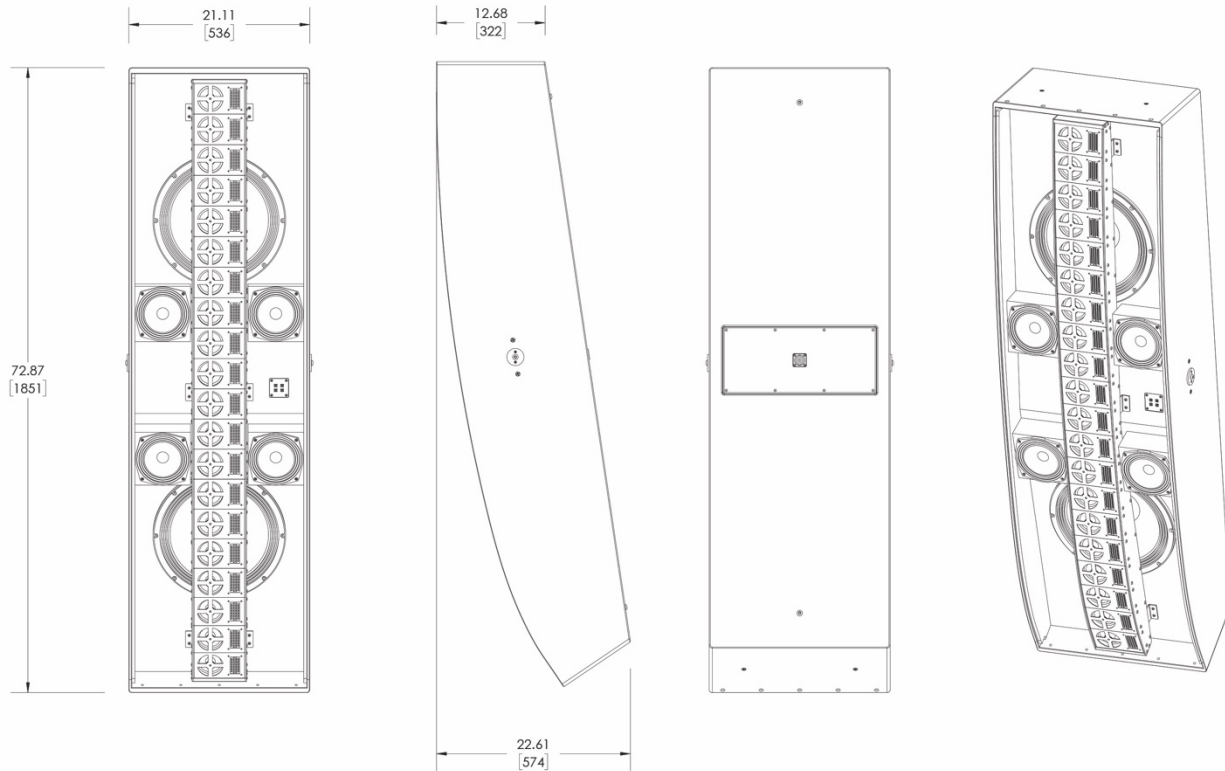

NOMINAL DATA

Frequency Response:	50 – 20,000 Hz \pm 3 dB
Managed Class D Power:	6000 W RMS
Maximum Long-Term Output:	132 dB
Peak Output:	138 dB
Nominal Coverage Angles:	120° H x 35° V
Dimensions	Height: 72.86" / 1851 mm Width: 21.13" / 537 mm Depth: 15.00" / 381mm
Net Weight:	207 lbs / 94.1 kg
Shipping Weight:	237 lbs / 107.7 kg

HLA-2035 RP

Hybrid Line Array Series

EXPERIENCE THE SOUND
OF TRUE ENGAGEMENT

DIMENSIONAL DRAWINGS

INCLUDED HARDWARE

U-bracket