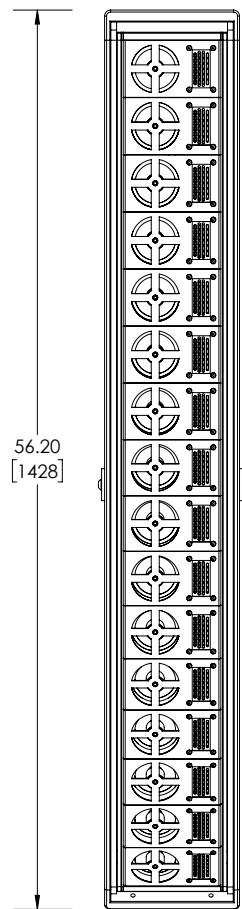

8.43  
[214]

56.20  
[1428]

3.76  
[96]

19.99  
[508]

296 Pascal Street N.  
St. Paul, MN 55104  
Tel: (612) 209-7660  
www.innovoxaudio.com

Model	HLA-1650XT				
DWG	PLS-000280-01	Size	B	Author	ABlesbois
Date	2/13/2019	Scale	1:12	Revision	06+