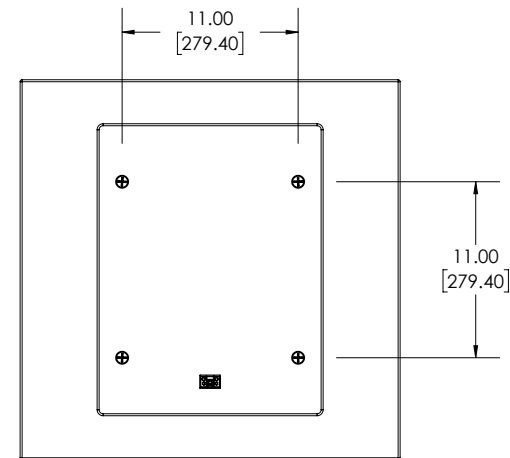

23.75  
[603.25]

23.75  
[603.25]

9.75  
[247.65]

11.00  
[279.40]

11.00  
[279.40]

**innovox**  
Be understood.

296 Pascal Street N.  
St. Paul, MN 55104  
Tel: (612) 209-7660  
www.innovoxaudio.com

Model		Micro-Sub 12C			
DWG	PLS-001042-01	Size	B	Author	ABlesbois
Date	7/9/2018	Scale	1:12	Revision	03+