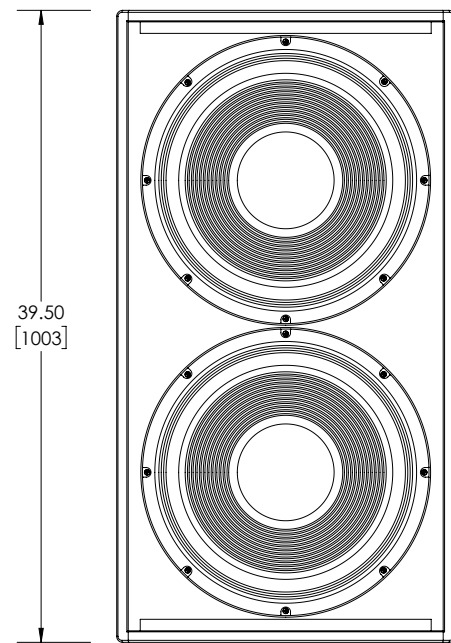

21.13
[537]

28.50
[724]

39.50
[1003]

innovox
Be understood.

296 Pascal Street N.
St. Paul, MN 55104
Tel: (612) 209-7660
www.innovoxaudio.com

Model		SCS-318			
DWG	PLS-003514-01	Size	B	Author	ABlesbois
Date	10/2/2019	Scale	1:12	Revision	01