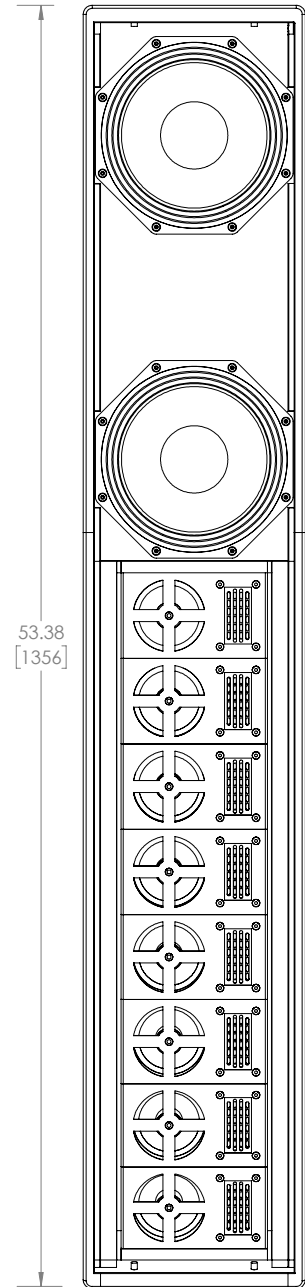

9.25
[235]

3/8"-16 Fly-Point
Typ. X (6)

53.38
[1356]

8.50
[216]

3/8"-16 Included
U-Bracket Mounting
Location Typ. X (2)

296 Pascal Street N.
St. Paul, MN 55104
Tel: (612) 209-7660
www.innovoxaudio.com

Model		HLA-820V	
DWG.	PLS_HLA820V	Size	B
Date	1/6/2023	Scale	1:8
		Author	
		Revision	