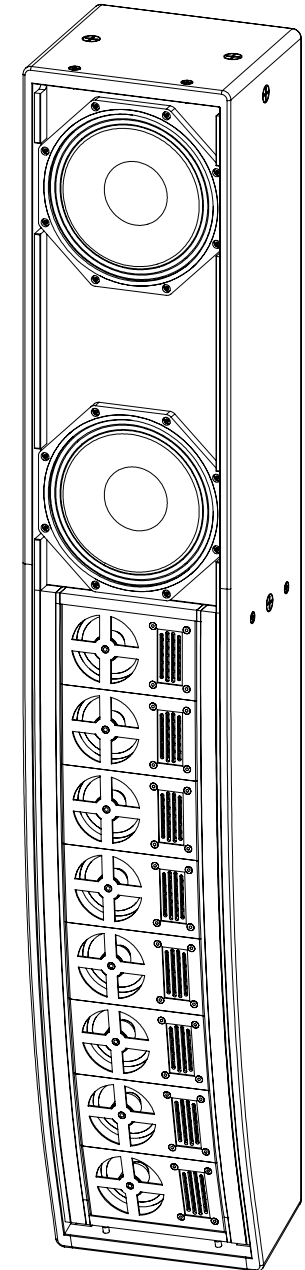

9.25
[235]

3/8"-16 Fly-Point
Typ. X (6)

53.38
[1356]

8.50
[216]

3/8"-16 Included
U-Bracket Mounting
Location Typ. X (2)

296 Pascal Street N.
St. Paul, MN 55104
Tel: (612) 209-7660
www.innovoxaudio.com

Model		HLA-820V	
DWG.	PLS_HLA820V	Size	B
Date	1/6/2023	Scale	1:8
		Author	
		Revision	