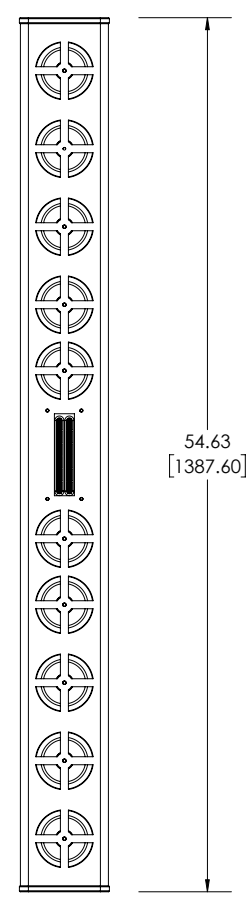

5.63
[142.88]

3.40
[86.36]

54.63
[1387.60]

 **innovox**
Be understood.

296 Pascal Street N.
St. Paul, MN 55104
Tel: (612) 209-7660
www.innovoxaudio.com

Model		SLA-10.1			
DWG	PLS-000571-01	Size	B	Author	ABlesbois
Date	9/6/2018	Scale	1:12	Revision	03+
					