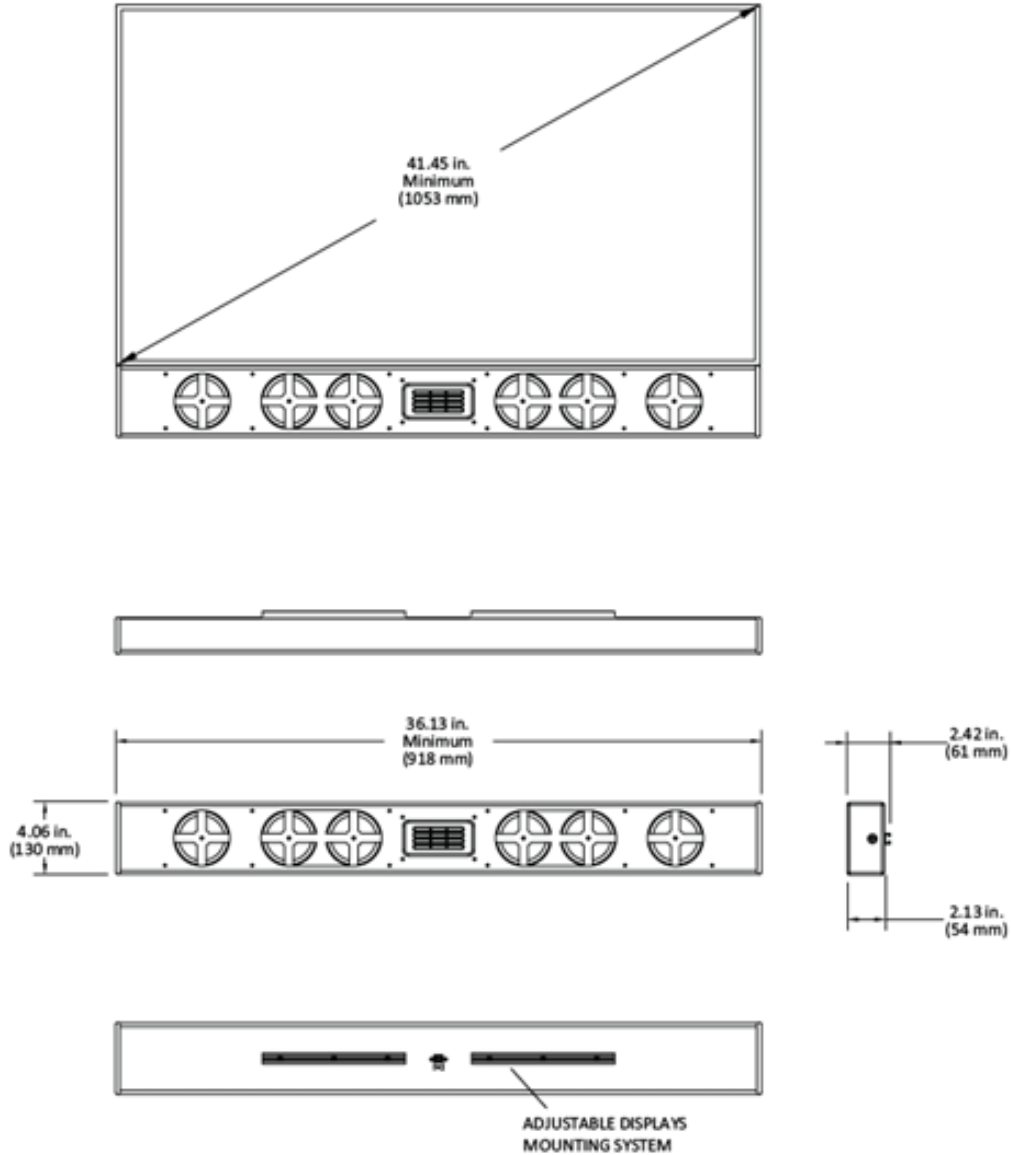

### PHYSICAL

Minimum Display Width	37" / 940 mm
Height	4.06" / 103 mm
Width	(custom)
Depth	2.13" / 54 mm
Net Weight (varies with length)	14 - 26 lbs. / 6.4 - 11.8 kg
Shipping Weight/pair (varies with length)	18 - 30 lbs. / 8.2 - 13.6 kg

## Dimensional Drawings