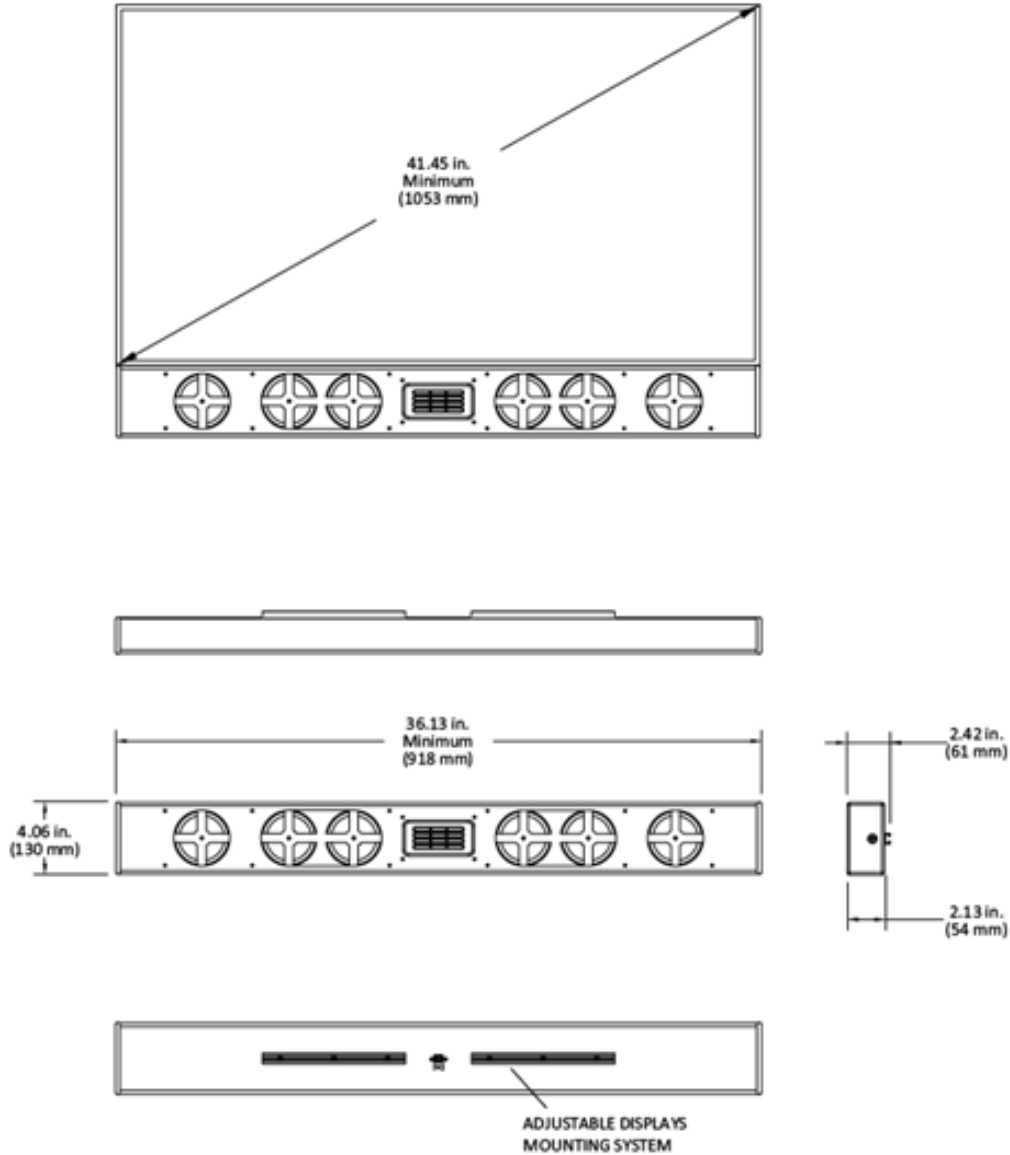

## Technical Specifications

### DESCRIPTIVE DATA

System configuration	Frequency-shaded line array
Components & Loading	(6) 3.5" LF drivers; (1) ribbon HF driver.
Nominal Impedence	8Ω
Input Connectors	2-pole Phoenix
Enclosure Material	Extruded ABS plastic with ABS endcaps
Enclosure Type	Sealed enclosure, low profile column
Grille	Integral, fabric wrap, color black
Suspension Options (specify #1 or #2 when ordering)	#1 - Adjustable universal bracket for direct mount to display #2 - Wall-mount

### PHYSICAL

Minimum Display Width	35" / 1448 mm
Height	4.06" / 103 mm
Width	(custom)
Depth	2.13" / 54 mm
Net Weight (varies with length)	14 - 26 lbs. / 6.4 - 11.8 kg
Shipping Weight/pair (varies with length)	18 - 30 lbs. / 8.2 - 13.6 kg

Dimensional Drawings

CONNECTION DETAILS